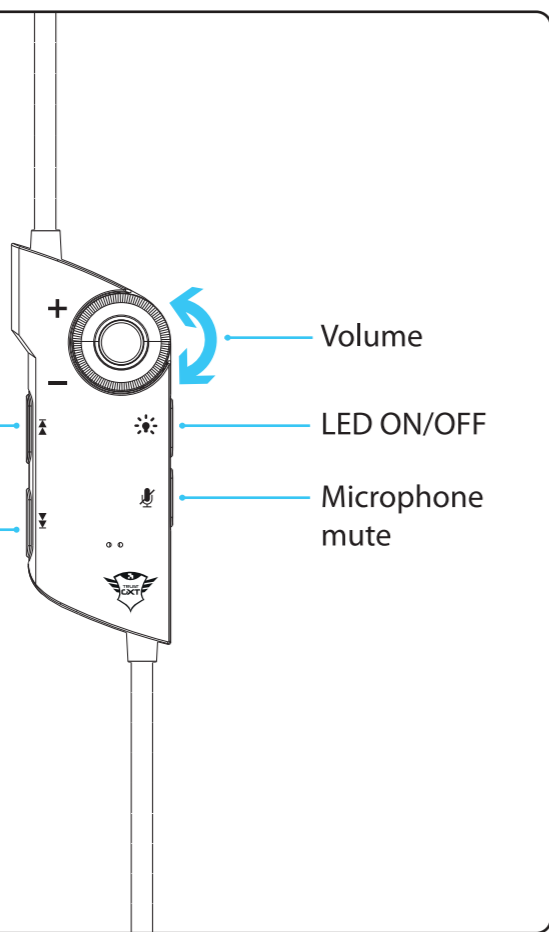

2.

3.

4.

Trust

USER GUIDE

www.trust.com/22052/faq

RADIUS 7.1 | Gaming HEADSET

1.