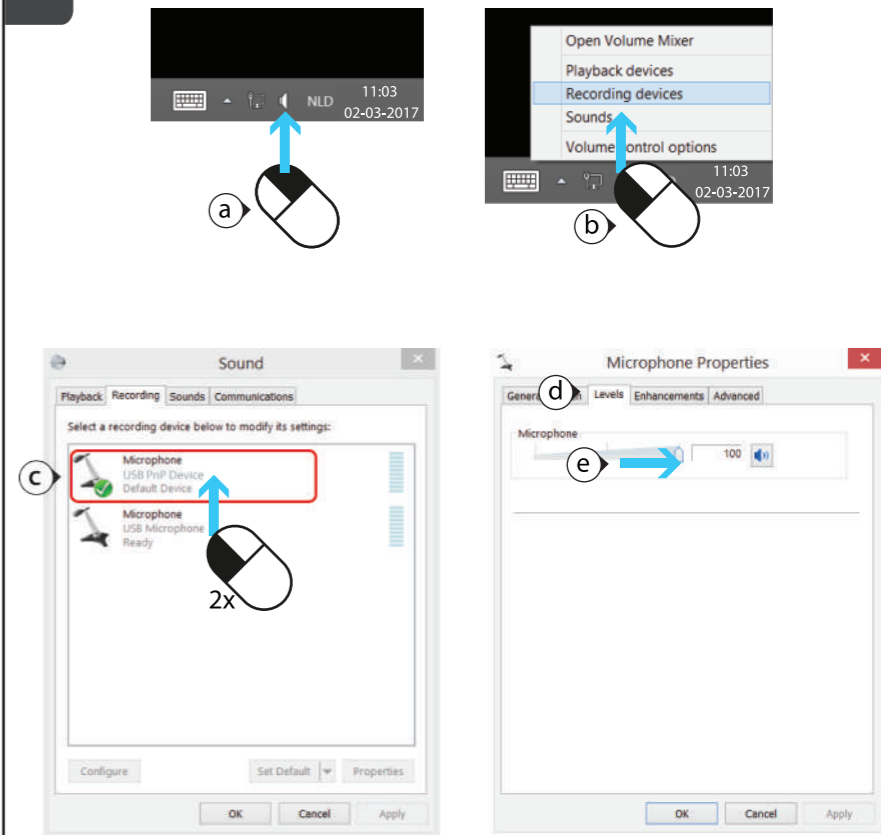

2.

3.

4.

Trust

USER GUIDE

www.trust.com/22052/faq

RADIUS 7.1 | Gaming HEADSET

1.