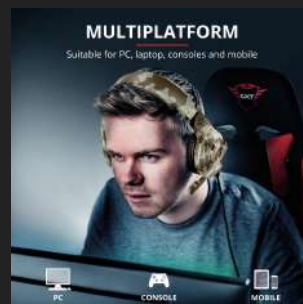

PRODUCT PICTORIAL 2