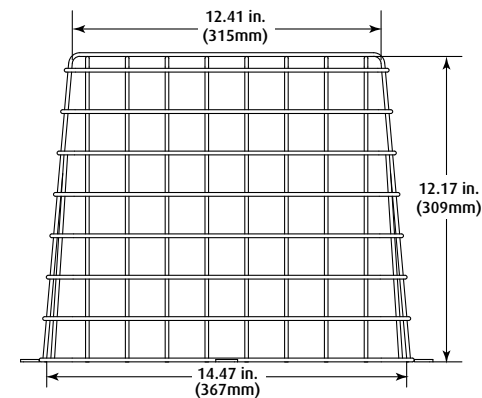

EXTERNAL DIMENSIONS

INTERNAL DIMENSIONS

INSTALLATION INSTRUCTIONS

1. Center and place wire guard over device or product to be protected and mark all 6 hole locations with pencil or marker.
2. Drill all 6 holes using 1/4" diameter drill 1-1/2" deep.
3. Insert anchors into drilled holes.
4. Place wire guard in position, insert screws and tighten.