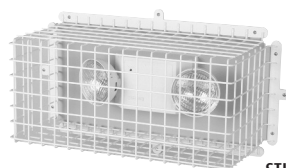

9730 OCT2010

ADDITIONAL WIRE GUARDS AVAILABLE

Visit www.sti-usa.com for complete details

SMOKE DETECTOR COVERS

STI-9601	Low profile - Flush mount	STI-9609-SS	High profile - Flush mount - Stainless Steel
STI-9601-SS	Low profile - Flush mount - Stainless Steel	STI-9610	High profile - Surface mount
STI-9602	Low profile - Surface mount	STI-9712	Photoelectric - Surface mount
STI-9604	Mini - Flush mount	STI-9713	Photoelectric - Flush mount
STI-9604-SS	Mini - Flush mount -Stainless Steel		
STI-9605	Mini - Surface mount		
STI-9605-SS	Mini - Surface mount - Stainless Steel		
STI-9609	High profile - Flush mount		

STI-9601

STI-9604-SS

PIR GUARDS

STI-9618	Corner Mount
STI-9619	Corner Mount
STI-9620	6.25 x 4 x 2.25"
STI-9621	7 x 5.75 x 4.50"
STI-9622	8.75 x 4 x 3.75"

STI-9618

STI-9621

EXIT SIGN WIRE CAGES

STI-9640	10.5 x 13.75 x 2.75"
STI-9740	15.5 x 20.5 x 6"

STI-9640

EMERGENCY LIGHT CAGES

STI-9641	10.7 x 14.6 x 4"
STI-9644	8.7 x 17.7 x 5"
STI-9645	13.8 x 21.7 x 5.9"
STI-9649	10.75 x 24.75 x 11.25"
STI-9703	5 x 13.5 x 4"

STI-9649

MISCELLANEOUS WIRE CAGES

STI-9651	Fluorescent Light Damage Stopper®	STI-9717	Speaker/Strobe Damage Stopper® - Flush
STI-9705	Horn/Strobe/Speaker Damage Stopper® - Flush	STI-9720	Speaker Strobe Damage Stopper® - Surface
STI-9708	Horn/Strobe/Speaker Damage Stopper - Surface	STI-9730	Wire Guard Damager Stopper®
STI-9711	Horn/Strobe/Speaker Damage Stopper - Flush	STI-9796	Outdoor Light Damage Stopper®
STI-9714	Horn/Strobe/Speaker Damage Stopper - Surface	STI-9880	Fluorescent Lighting Damage Stopper® - Small
STI-9716	Camera Damage Stopper®	STI-9881	Fluorescent Lighting Damage Stopper® - Large