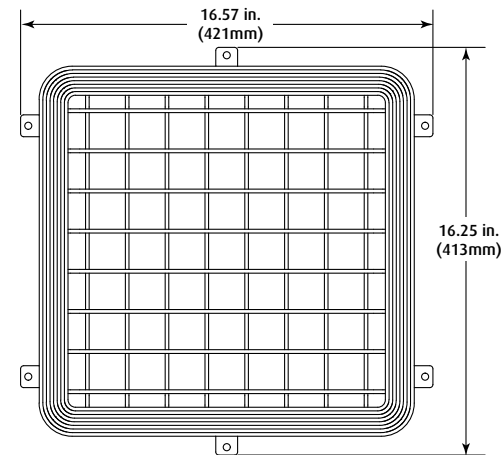

EXTERNAL DIMENSIONS

INTERNAL DIMENSIONS

INSTALLATION INSTRUCTIONS

1. Center and place wire guard over device or product to be protected and mark all 6 hole locations with pencil or marker.
2. Drill all 6 holes using 1/4" diameter drill 1-1/2" deep.
3. Insert anchors into drilled holes.
4. Place wire guard in position, insert screws and tighten.