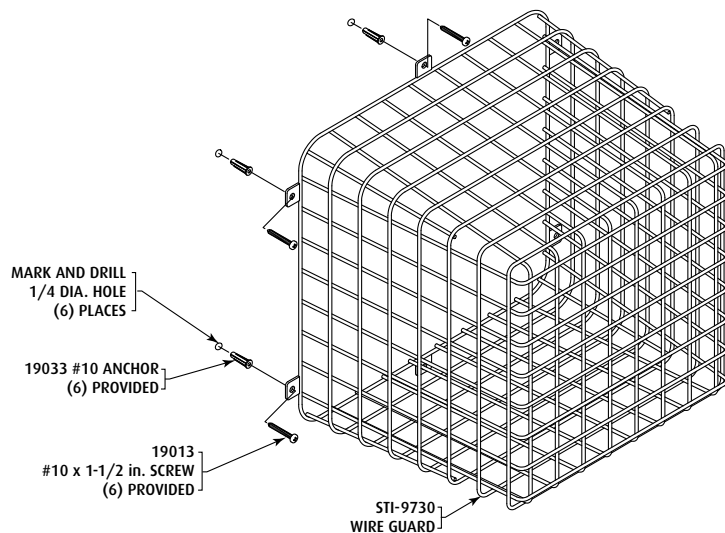

EXTERNAL DIMENSIONS

INTERNAL DIMENSIONS

INSTALLATION INSTRUCTIONS

1. Center and place wire guard over device or product to be protected and mark all 6 hole locations with pencil or marker.
2. Drill all 6 holes using 1/4" diameter drill 1-1/2" deep.
3. Insert anchors into drilled holes.
4. Place wire guard in position, insert screws and tighten.