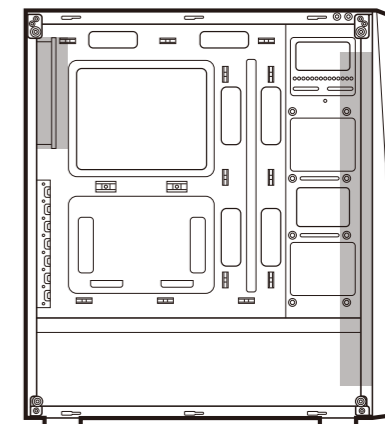

How to install a water cooler (front)