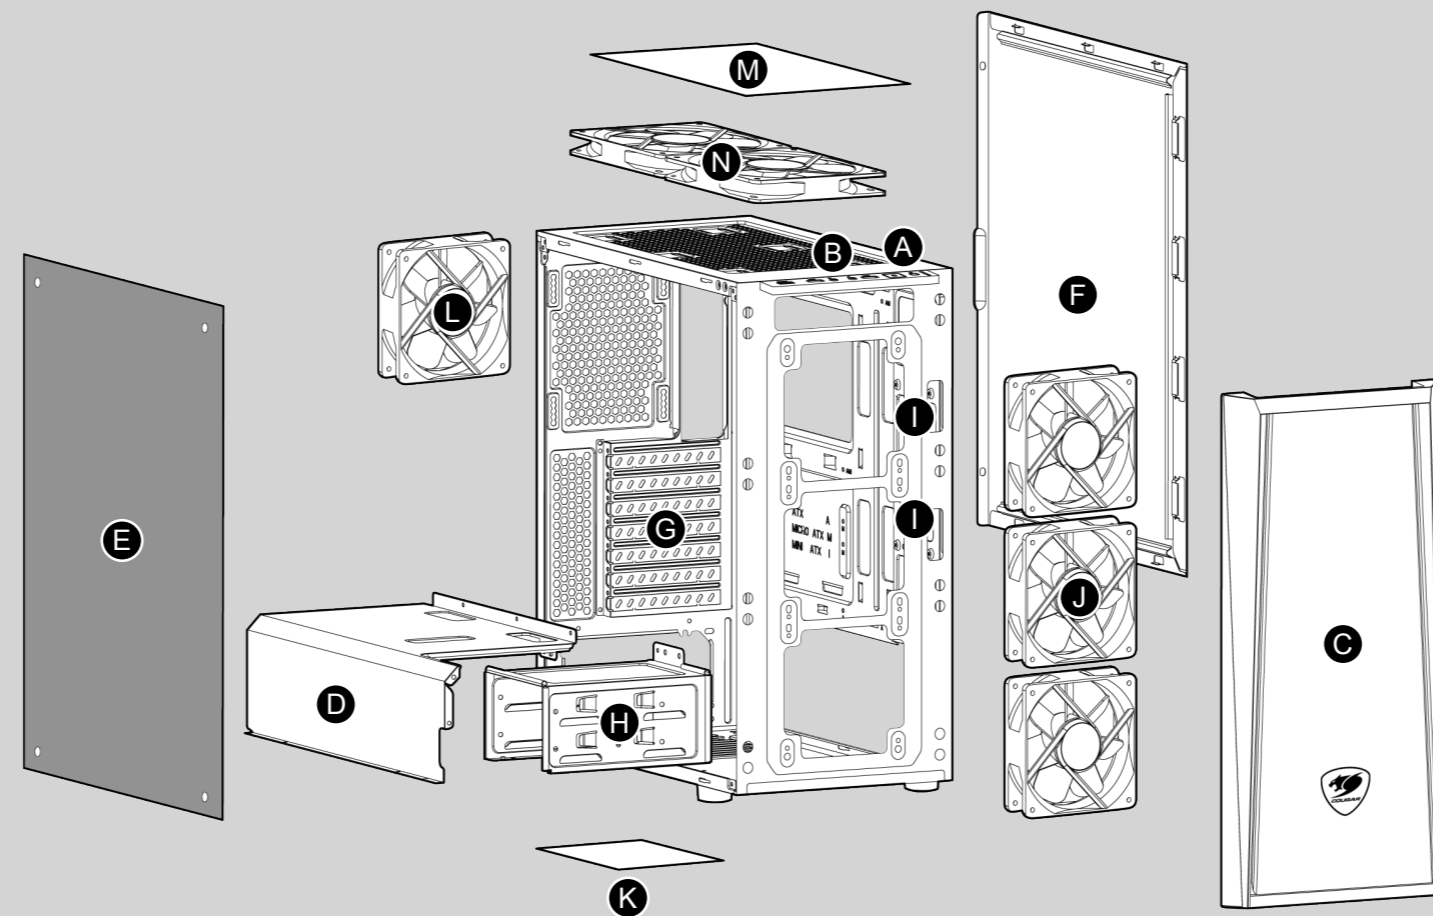

Assembly Drawing