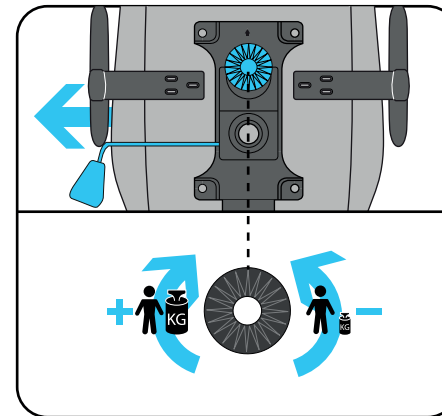

4

FAQ: www.trust.com/22876/faq

©2018 Trust International B.V. - All rights reserved | Laan van Barcelona 600, 3317DD, Dordrecht, NL

RYON jr | Gaming Chair