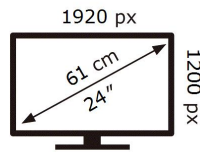

**ENERGY**

SAMSUNG

S24E650DW

**30** kWh/1000h

2019/2013