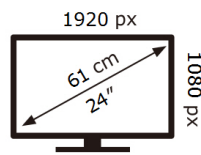

ENERGY

SAMSUNG

S24E450D

26 kWh/1000h

2019/2013