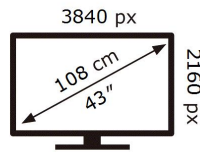

ENERGY

SAMSUNG

QM43R

74 kWh/1000h

2019/2013