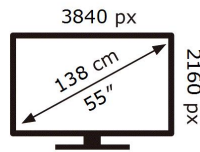

ENERGY

SAMSUNG

QM55R

108 kWh/1000h

2019/2013