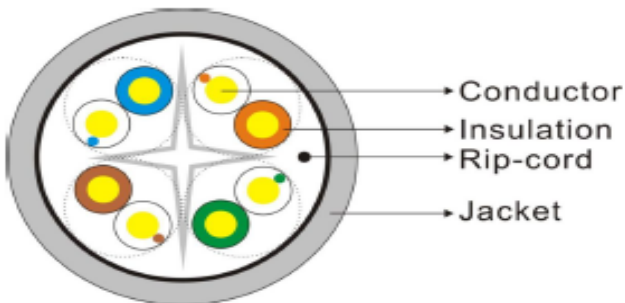

## CATEGORY 6 PATCH CORD CABLE(P6009G)

### General Features

- Available in 8 circuits (4 twisted pairs)
- Standard wires colours: Blue/Blue-white, Orange/Orange-white, Green/Green-white and Brown/Brown-white
- Available with/without shielding(UTP)
- Solid wire (AWG 24,7/0.2BC)
- HDPE insulator
- PVC jacket
- Frequency:Maximun 250MHz
- Operating temperature:-20°C to +75°C
- Lengths: 0.9m
- Connector Type:RJ45(8/8)
- Extreme termination 1:Modular plug
- Extreme termination 2: Modular plug
- Connection:568B

### Electrical Features

- DC-Loop resistance:  $\leq 0.0658\Omega/m$
- Propagation speed:0.64
- Propagation delay:4.80-5.30 ns/m
- Delay skew < 100MHz <0.20 ns/m
- Capacitance:f.f.s
- Return Loss(Min.at 250MHz):15.60 dB
- Attenuation:(Min.at 250MHz):39.40 dB
- Meet EIA/TIA 568 B.2,EN 50173-1,ISO/IEC 11801