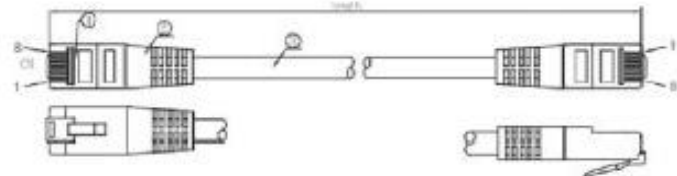

Electrical Features

- DC-Loop resistance: $\leq 0.0658\Omega/m$
- Propagation speed:0.64
- Propagation delay:4.80-5.30 ns/m
- Delay skew < 100MHz <0.20 ns/m
- Capacitance:f.f.s
- Return Loss(Min.at 250MHz):15.60 dB
- Attenuation:(Min.at 250MHz):39.40 dB
- Meet EIA/TIA 568 B.2,EN 50173-1,ISO/IEC 11801