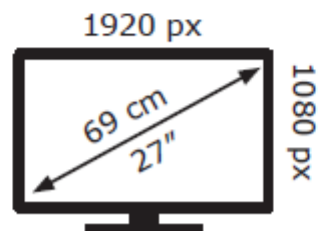

# ENERG

LG Electronics

27MK430H

**23** kWh/1000h

2019/2013