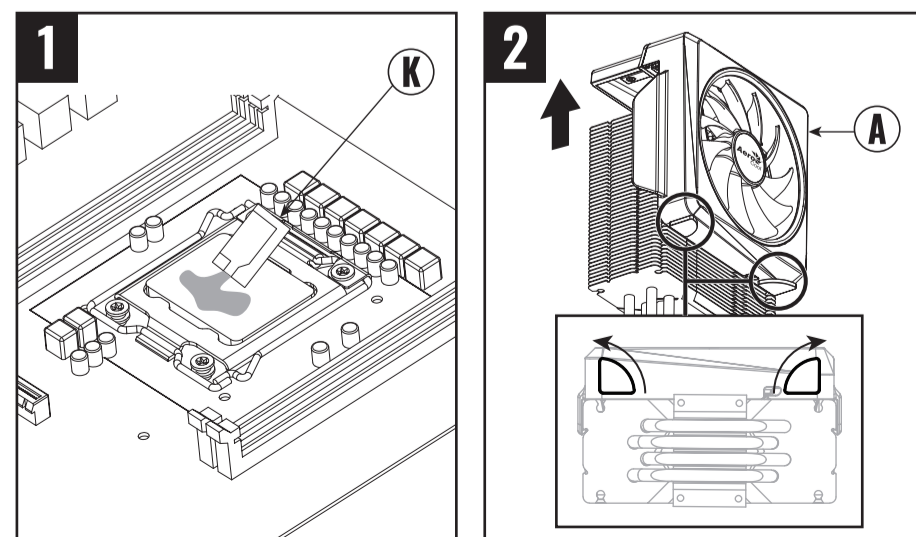

Cylon 4 / Cylon 4F

PWM | ARGB CPU AIR COOLER

Socket : LGA 2066 / 2011 / 115X / 775

Socket : FM1 / FM2 / AM4 / AM3+ / AM3 / AM2+ / AM2

User's Manual	Manuale dell'utente	使用説明書/使用说明书
Manual del usuario	Podręcznik użytkownika	ユーザーズマニュアル
Bedienungsanleitung	Руководство пользователя	нұсқаулары
Manuel d'utilisation	Manual de utilizador	Talimatlar