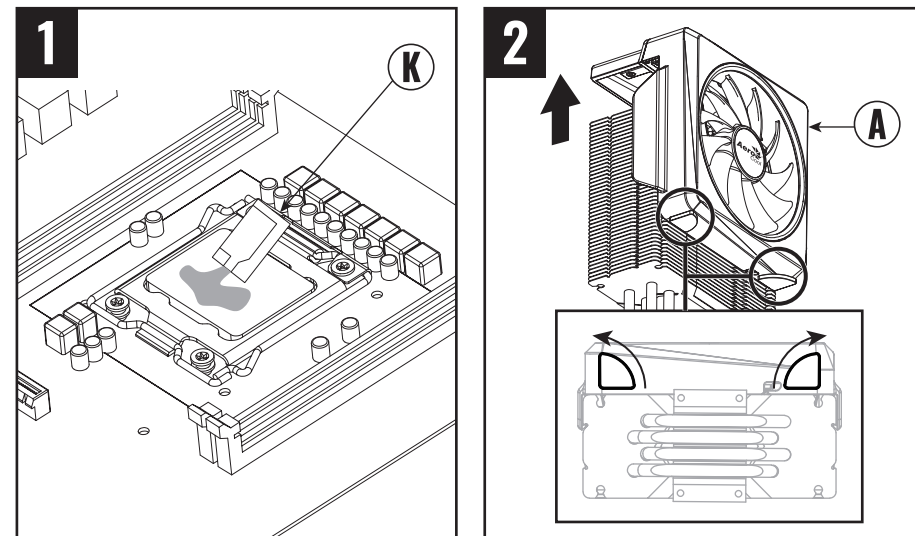

W:520mm x H:170mm
Back

Cylon 4 / Cylon 4F

RGB ADDRESSABLE

PWM | ARGB CPU AIR COOLER

Socket : LGA 2066 / 2011 / 115X / 775

Socket : FM1 / FM2 / AM4 / AM3+ / AM3 / AM2+ / AM2

User's Manual	Manuale dell'utente	使用説明書/使用说明书
Manual del usuario	Podręcznik użytkownika	ユーザーズマニュアル
Bedienungsanleitung	Руководство пользователя	нұсқаулары
Manuel d'utilisation	Manual de utilizador	Talimatlar

AMD