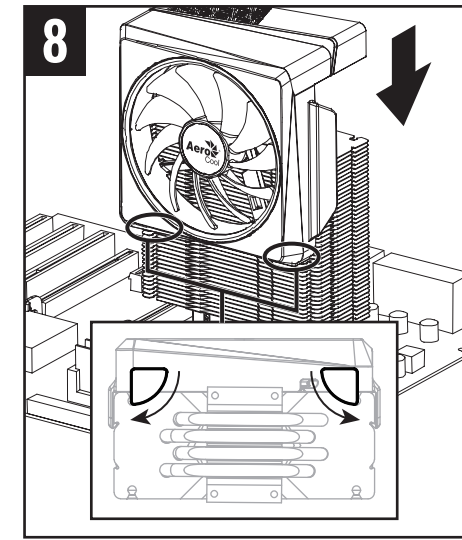

INTEL

INTEL

INTEL

INTEL

W:520mm x H:170mm
Back

Cylon 4 / Cylon 4F

RGB ADDRESSABLE

PWM | ARGB CPU AIR COOLER