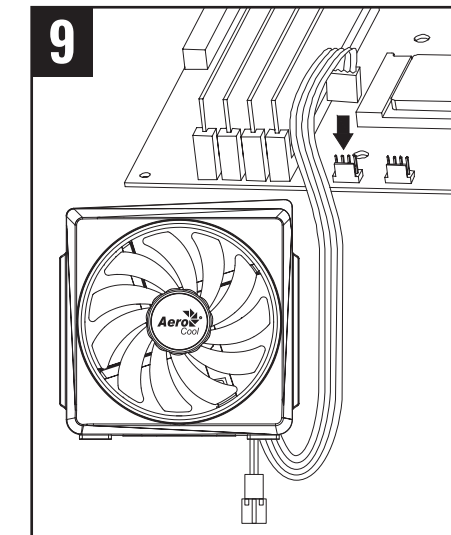

INTEL

INTEL

INTEL

INTEL

W:520mm x H:170mm
Back

Cylon 4 / Cylon 4F

RGB ADDRESSABLE

PWM | ARGB CPU AIR COOLER