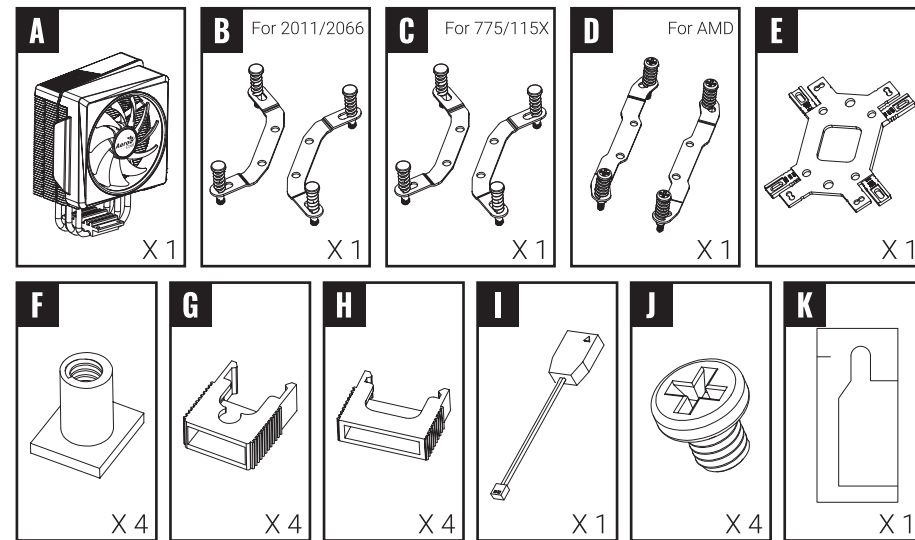

W:520mm x H:170mm
Back

Cylon 4 / Cylon 4F

RGB ADDRESSABLE

PWM | ARGB CPU AIR COOLER

Socket : LGA 2066 / 2011 / 115X / 775

Socket : FM1 / FM2 / AM4 / AM3+ / AM3 / AM2+ / AM2

User's Manual	Manuale dell'utente	使用説明書/使用说明书
Manual del usuario	Podręcznik użytkownika	ユーザーズマニュアル
Bedienungsanleitung	Руководство пользователя	нұсқаулары
Manuel d'utilisation	Manual de utilizador	Talimatlar

AMD