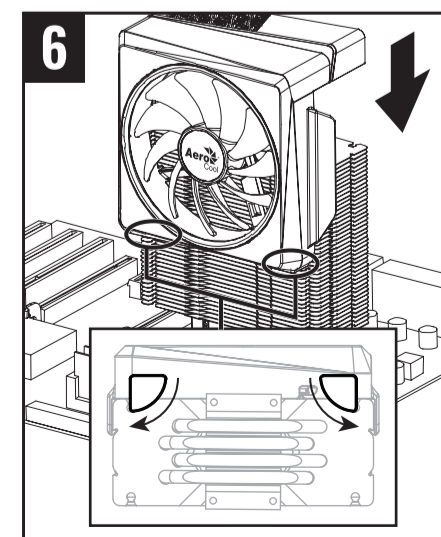

W:520mm x H:170mm

Front

INTEL

Cylon 4 / Cylon 4F

PWM | ARGB CPU AIR COOLER

Socket : LGA 2066 / 2011 / 115X / 775

Socket : FM1 / FM2 / AM4 / AM3+ / AM3 / AM2+ / AM2

User's Manual	Manuale dell'utente	使用説明書/使用说明书
Manual del usuario	Podręcznik użytkownika	ユーザーズマニュアル
Bedienungsanleitung	Руководство пользователя	нұсқаулары
Manuel d'utilisation	Manual de utilizador	Talimatlar

INTEL

INTEL

INTEL

W:520mm x H:170mm

Back

AMD

Cylon 4 / Cylon 4F

PWM | ARGB CPU AIR COOLER

Socket : LGA 2066 / 2011 / 115X / 775

Socket : FM1 / FM2 / AM4 / AM3+ / AM3 / AM2+ / AM2

User's Manual	Manuale dell'utente	使用説明書/使用说明书
Manual del usuario	Podręcznik użytkownika	ユーザーズマニュアル
Bedienungsanleitung	Руководство пользователя	нұсқаулары
Manuel d'utilisation	Manual de utilizador	Talimatlar

AMD

AMD

AMD

Dimensions