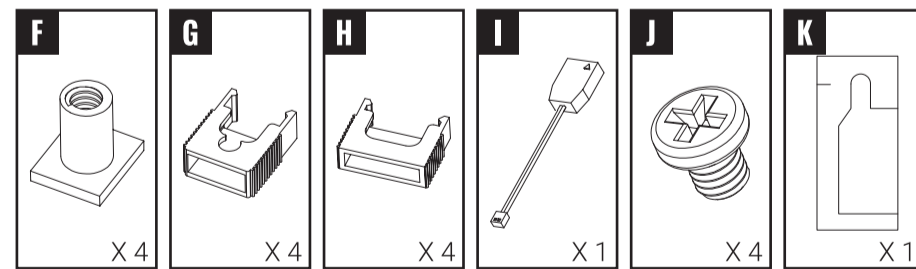

Cylon 4 / Cylon 4F

PWM | ARGB CPU AIR COOLER

Socket : LGA 2066 / 2011 / 115X / 775

Socket : FM1 / FM2 / AM4 / AM3+ / AM3 / AM2+ / AM2

User's Manual	Manuale dell'utente	使用説明書/使用说明书
Manual del usuario	Podręcznik użytkownika	ユーザーズマニュアル
Bedienungsanleitung	Руководство пользователя	нұсқаулары
Manuel d'utilisation	Manual de utilizador	Talimatlar