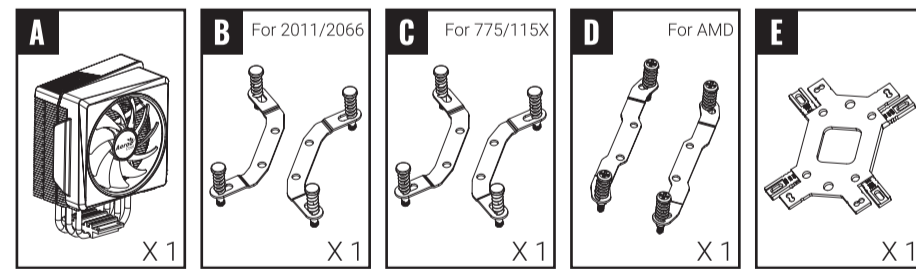

Cylon 4 / Cylon 4F

PWM | ARGB CPU AIR COOLER

Socket : LGA 2066 / 2011 / 115X / 775

Socket : FM1 / FM2 / AM4 / AM3+ / AM3 / AM2+ / AM2

User's Manual	Manuale dell'utente	使用説明書/使用说明书
Manual del usuario	Podręcznik użytkownika	ユーザーズマニュアル
Bedienungsanleitung	Руководство пользователя	нұсқаулары
Manuel d'utilisation	Manual de utilizador	Talimatlar