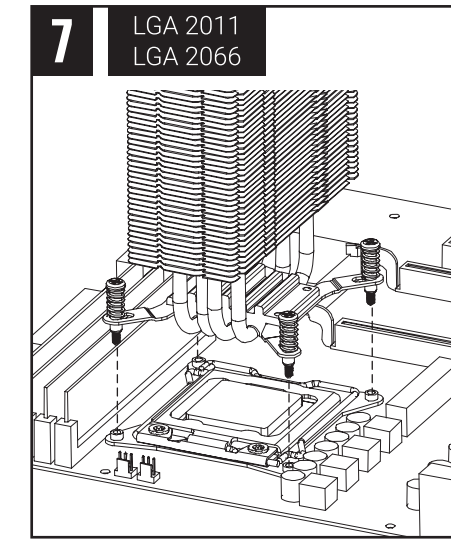

INTEL

INTEL

INTEL

INTEL

W:520mm x H:170mm
Back

Cylon 4 / Cylon 4F

RGB ADDRESSABLE

PWM | ARGB CPU AIR COOLER