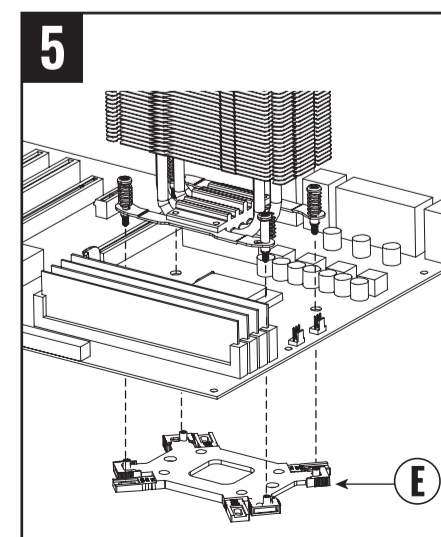

W:520mm x H:170mm

Front

INTEL

Cylon 4 / Cylon 4F

PWM | ARGB CPU AIR COOLER

Socket : LGA 2066 / 2011 / 115X / 775

Socket : FM1 / FM2 / AM4 / AM3+ / AM3 / AM2+ / AM2

User's Manual	Manuale dell'utente	使用説明書/使用说明书
Manual del usuario	Podręcznik użytkownika	ユーザーズマニュアル
Bedienungsanleitung	Руководство пользователя	нұсқаулары
Manuel d'utilisation	Manual de utilizador	Talimatlar

INTEL

INTEL

INTEL

W:520mm x H:170mm

Back

AMD

Cylon 4 / Cylon 4F

PWM | ARGB CPU AIR COOLER

Socket : LGA 2066 / 2011 / 115X / 775

Socket : FM1 / FM2 / AM4 / AM3+ / AM3 / AM2+ / AM2

User's Manual	Manuale dell'utente	使用説明書/使用说明书
Manual del usuario	Podręcznik użytkownika	ユーザーズマニュアル
Bedienungsanleitung	Руководство пользователя	нұсқаулары
Manuel d'utilisation	Manual de utilizador	Talimatlar

AMD

AMD

AMD

Dimensions