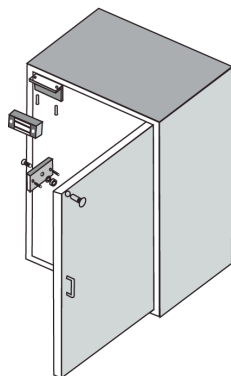

► Installation

Demonstration of Standard Installation