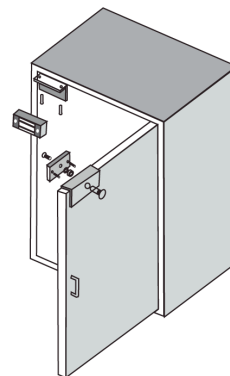

### ► Specification

Model	Size (unit:mm)	Magnetic Plate (unit:mm)	Voltage	Current	Holding Force	Door
AX-M140S0	90Lx39.5Wx24.5H	90Lx38.5Wx24.5H	12/24VDC	12V/240mA 24V/120mA	70kg(120Lbs)	Single Door

### ► Dimension

### ► Installation

Demonstration of Standard Installation

Demonstration of Z Bracket Installation

Demonstration of UL Bracket Installation