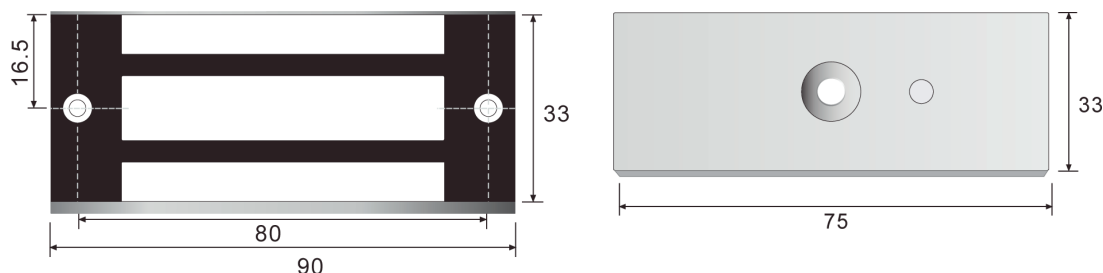

### ► Specification

Model	Size (unit:mm)	Magnetic Plate (unit:mm)	Voltage	Current	Holding Force	Door
AX-M140S0	90Lx39.5Wx24.5H	90Lx38.5Wx24.5H	12/24VDC	12V/240mA 24V/120mA	70kg(120Lbs)	Single Door

### ► Dimension