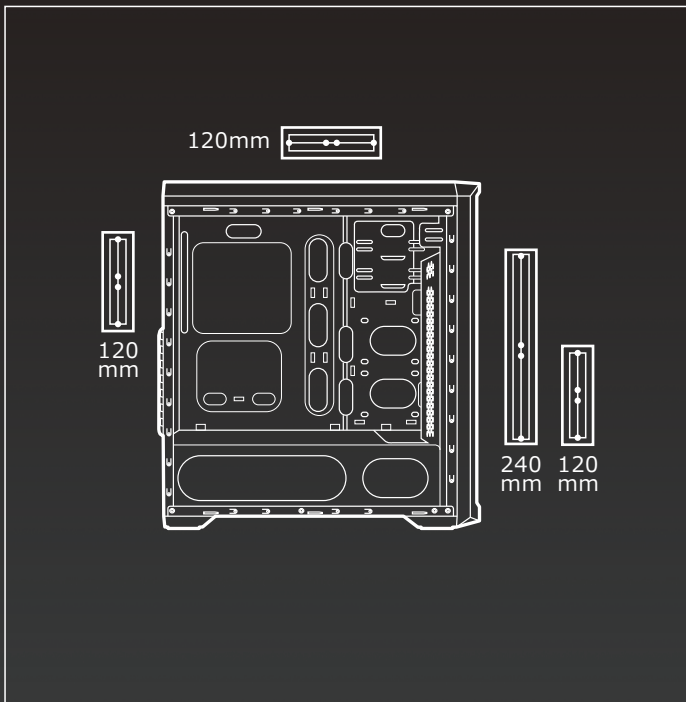

MX330-G

Glass Window Mid-Tower

Excellent cooling, plenty of space for upgrading, a sleek design and a tempered glass window to see all your components in action. If you're looking for this, MX330-G is what you need.

Massive Expandability

7 PCI slots and support for up to 350mm long graphics cards allow you to install all the horsepower you need to run 4K/60fps games and even more. When you add up the capability of hosting up to two 2.5" SSDs and two 3.5" HDDs, what you get is a case that can run and store all the games you want.

Minimalist Beauty

The covers for the PSU and the 3.5" drive bay allow you to hide the cables behind them, improving the internal airflow and giving you an unobstructed view of your components. Easily detachable and cleanable dust filters behind the front, top and bottom covers will further help keep your computer clean and gorgeous!

Water cooling radiator support

Air cooling support

Specifications

Model Name	MX330-G	
CASE FORM FACTOR	Mid-Tower	
Motherboard Type	Mini-ITX / Micro ATX / ATX	
Dimension (WxHxD)	195 x 473 x 427 (mm) 18.6 x 16.8 x 7 (Inch)	
5.25" Drive Bay	1	
3.5" Drive Bay	2	
2.5" Drive Bay	2	
Expansion slots	7	
Cooling system	Front	120mm x 2
	Top	120mm x 2
	Rear	120mm x 1 (Pre-installed)
I/O Panel	USB3.0 x 2 / USB2.0 x 2 / Mic x 1 / Audio x 1	
Water Cooling Support	Front	240mm
	Top	120mm
	Rear	120mm
Max. Graphic Cards Length	350mm / 12.8 (Inch)	
Max. CPU Cooler Height	155mm / 6.1 (Inch)	
PSU	Standard ATX PS2	
Cable Management	Yes	
Total Fan	5 Max.	