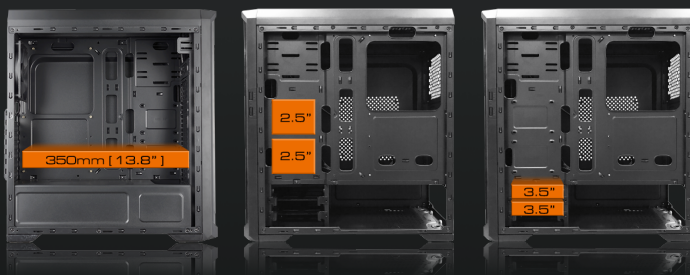

MX330-G

Glass Window Mid-Tower

Excellent cooling, plenty of space for upgrading, a sleek design and a tempered glass window to see all your components in action. If you're looking for this, MX330-G is what you need.

One Window to View Them All

MX330-G features a tempered glass transparent window that will allow you to see all your components in action and enjoy any lighting you decide to include in your build. This is truly a case worthy of being exhibited.

Massive Expandability

7 PCI slots and support for up to 350mm long graphics cards allow you to install all the horsepower you need to run 4K/60fps games and even more. When you add up the capability of hosting up to two 2.5" SSDs and two 3.5" HDDs, what you get is a case that can run and store all the games you want.

Minimalist Beauty

The covers for the PSU and the 3.5" drive bay allow you to hide the cables behind them, improving the internal airflow and giving you an unobstructed view of your components. Easily detachable and cleanable dust filters behind the front, top and bottom covers will further help keep your computer clean and gorgeous!