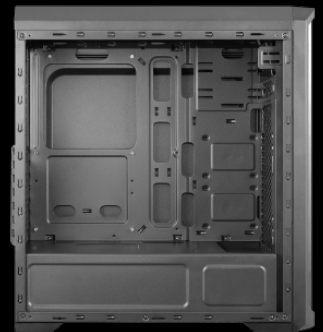

MX330-G

Glass Window Mid-Tower

Excellent cooling, plenty of space for upgrading, a sleek design and a tempered glass window to see all your components in action. If you're looking for this, MX330-G is what you need.

One Window to View Them All

MX330-G features a tempered glass transparent window that will allow you to see all your components in action and enjoy any lighting you decide to include in your build. This is truly a case worthy of being exhibited.

Massive Expandability

7 PCI slots and support for up to 350mm long graphics cards allow you to install all the horsepower you need to run 4K/60fps games and even more. When you add up the capability of hosting up to two 2.5" SSDs and two 3.5" HDDs, what you get is a case that can run and store all the games you want.

Minimalist Beauty

The covers for the PSU and the 3.5" drive bay allow you to hide the cables behind them, improving the internal airflow and giving you an unobstructed view of your components. Easily detachable and cleanable dust filters behind the front, top and bottom covers will further help keep your computer clean and gorgeous!