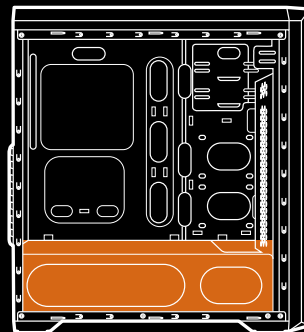

Minimalist Beauty

The covers for the PSU and the 3.5" drive bay allow you to hide the cables behind them, improving the internal airflow and giving you an unobstructed view of your components. Easily detachable and cleanable dust filters behind the front, top and bottom covers will further help keep your computer clean and gorgeous!