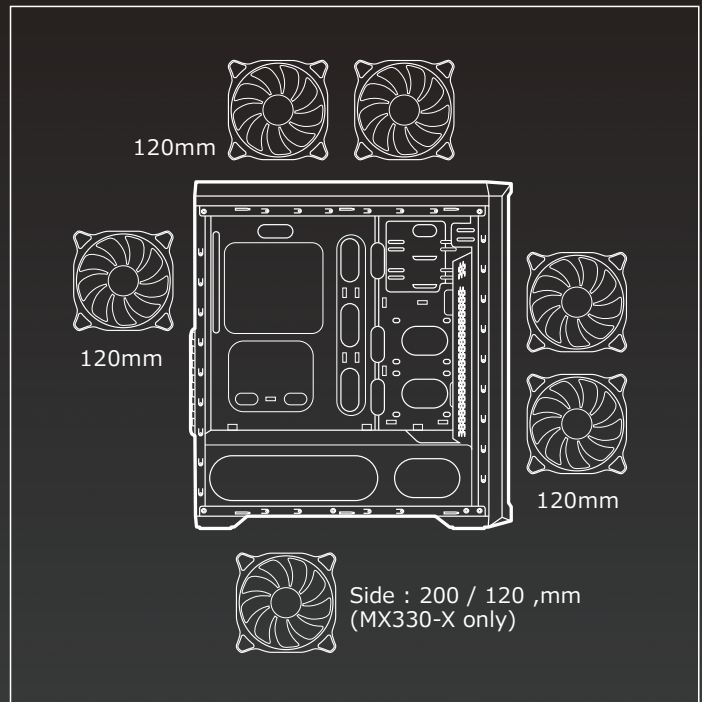

MX330-G

Glass Window Mid-Tower

Excellent cooling, plenty of space for upgrading, a sleek design and a tempered glass window to see all your components in action. If you're looking for this, MX330-G is what you need.

Minimalist Beauty

The covers for the PSU and the 3.5" drive bay allow you to hide the cables behind them, improving the internal airflow and giving you an unobstructed view of your components. Easily detachable and cleanable dust filters behind the front, top and bottom covers will further help keep your computer clean and gorgeous!

MX330-G

Glass Window Mid-Tower

Strong Cooling

Want to cool all those powerful components? No problem. You can install up to five fans and a 240mm water cooling radiator to protect your investment from the threat of overheating.

Water cooling radiator support

Air cooling support

Specifications

Model Name	MX330-G	
CASE FORM FACTOR	Mid-Tower	
Motherboard Type	Mini-ITX / Micro ATX / ATX	
Dimension (WxHxD)	195 x 473 x 427 (mm) 18.6 x 16.8 x 7 (Inch)	
5.25" Drive Bay	1	
3.5" Drive Bay	2	
2.5" Drive Bay	2	
Expansion slots	7	
Cooling system	Front	120mm x 2
	Top	120mm x 2
	Rear	120mm x 1 (Pre-installed)
I/O Panel	USB3.0 x 2 / USB2.0 x 2 / Mic x 1 / Audio x 1	
Water Cooling Support	Front	240mm
	Top	120mm
	Rear	120mm
Max. Graphic Cards Length	350mm / 12.8 (Inch)	
Max. CPU Cooler Height	155mm / 6.1 (Inch)	
PSU	Standard ATX PS2	
Cable Management	Yes	
Total Fan	5 Max.	