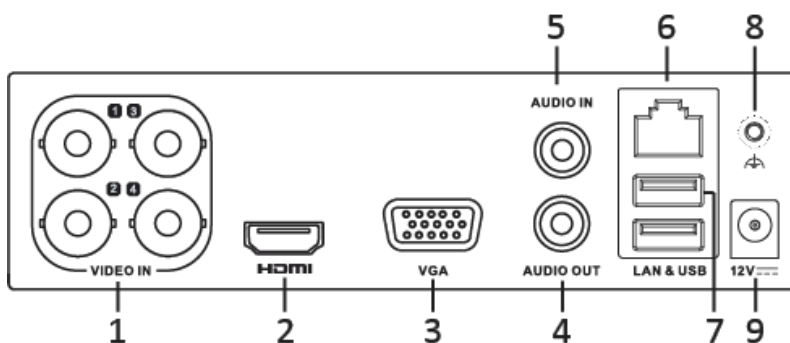

Consumption (without HDD)	≤ 8 W
Working temperature	-10 °C to 55 °C (14 °F to 131 °F)
Working humidity	10% to 90%
Dimension (W × D × H)	200 × 200 × 45 mm (7.9 × 7.9 × 1.8 inch)
Weight (without HDD)	≤ 0.8 kg (1.8 lb)

Physical Interface

No.	Description	No.	Description
1	Video and Audio in	6	LAN Network Interface
2	HDMI Interface	7	USB Interfaces
3	VGA Interface	8	GND
4	AUDIO OUT, RCA Connector	9	12 VDC Power Input
5	AUDIO IN, RCA Connector