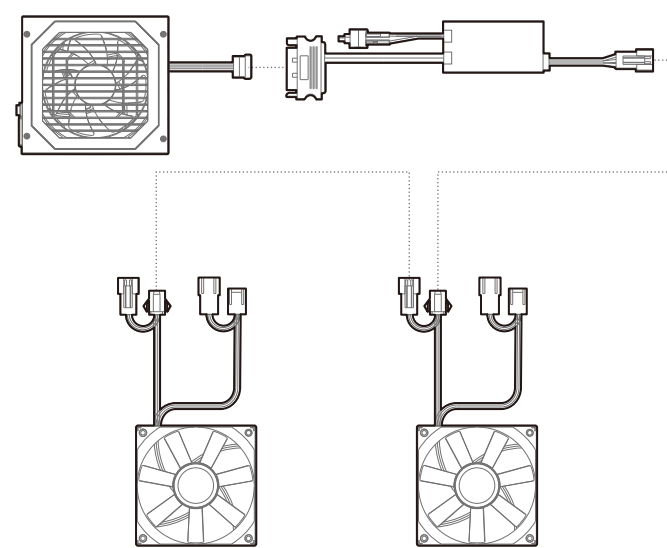

Manual RGB Wiring