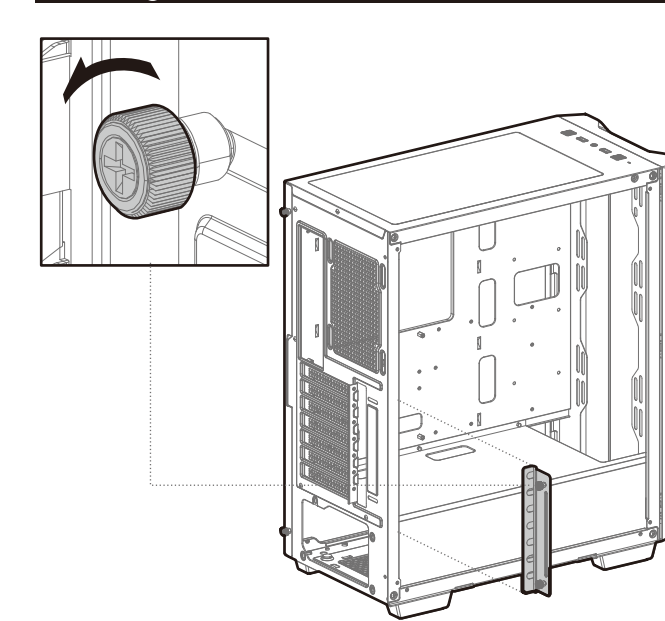

CC560 ARGB

Mid-Tower ATX Case

www.deepcool.com

Case Features

Case Specifications

Length: 416mm Maximum GPU length: 370mm Radiator compatibility: Front: 120/140/240/280/360mm Fan locations: Front: 3x120/2x140mm
 Width: 210mm Maximum PSU length: 170mm Front: 120/140/240/280/360mm Top: 2x120/2x140mm
 Height: 477mm Maximum CPU cooler height: 163mm Rear: 120mm Rear: 1x120mm

Accessory Kit Contents

Specifications

Removing the Tempered Glass Side Panel

Removing the Metal Side Panel

Removing the Front Panel

Installing the Motherboard

Installing the GPU

Installing HDDs

Installing SSDs

Installing the Power Supply

Installing the Front I/O Connectors

I/O Panel Introduction

For reference only, please refer to the real product.

Manual RGB Wiring

For reference only, please refer to the real product.