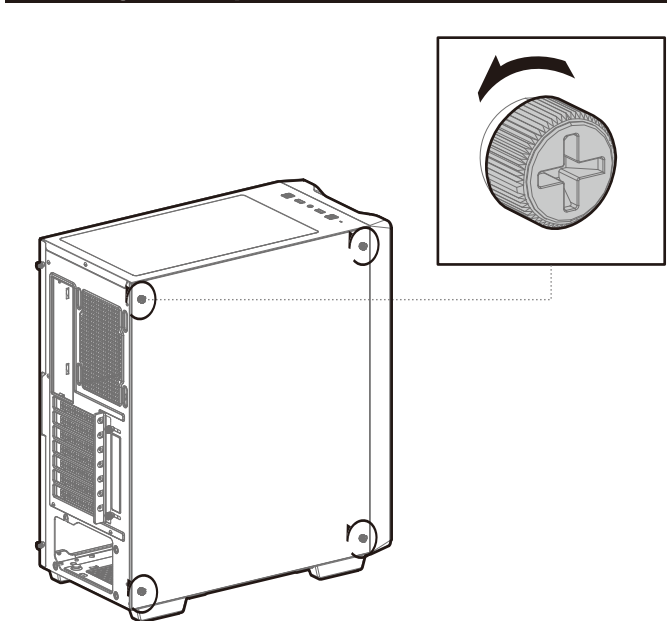

CC560 ARGB

Mid-Tower ATX Case

www.deepcool.com

Case Features

Case Specifications

Length: 416mm Maximum GPU length: 370mm Radiator compatibility: Front: 120/140/240/280/360mm Fan locations: Front: 3x120/2x140mm
 Width: 210mm Maximum PSU length: 170mm Front: 120/140/240/280/360mm Top: 2x120/2x140mm
 Height: 477mm Maximum CPU cooler height: 163mm Rear: 120mm Rear: 1x120mm

Accessory Kit Contents

Specifications

Removing the Tempered Glass Side Panel

Removing the Metal Side Panel

Removing the Front Panel

Installing the Motherboard

Installing the GPU

Installing HDDs

Installing SSDs

Installing the Power Supply

Installing the Front I/O Connectors

I/O Panel Introduction

For reference only, please refer to the real product.

Manual RGB Wiring

For reference only, please refer to the real product.