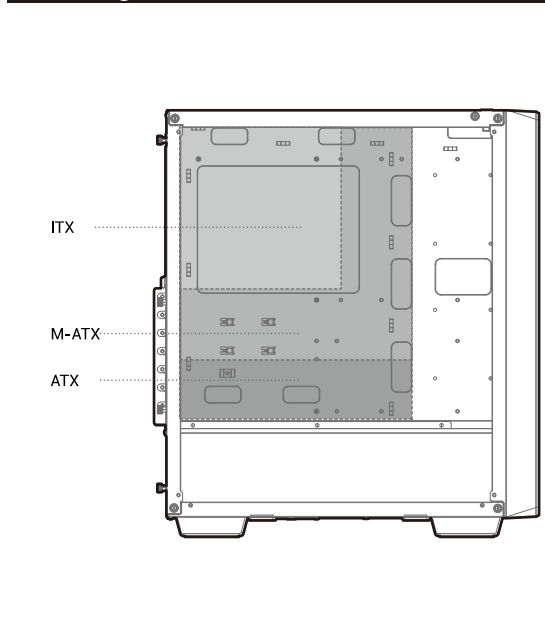

CC560 ARGB

Mid-Tower ATX Case

www.deepcool.com

Case Features

Case Specifications

Length: 416mm Maximum GPU length: 370mm Radiator compatibility: Front: 120/140/240/280/360mm Fan locations: Front: 3x120/2x140mm
 Width: 210mm Maximum PSU length: 170mm Front: 120/140/240/280/360mm Top: 2x120/2x140mm
 Height: 477mm Maximum CPU cooler height: 163mm Rear: 120mm Rear: 1x120mm

Accessory Kit Contents

Specifications

Removing the Tempered Glass Side Panel

Removing the Metal Side Panel

Removing the Front Panel

Installing the Motherboard

Installing the GPU

Installing HDDs

Installing SSDs

Installing the Power Supply

Installing the Front I/O Connectors

I/O Panel Introduction

For reference only, please refer to the real product.

Manual RGB Wiring

For reference only, please refer to the real product.