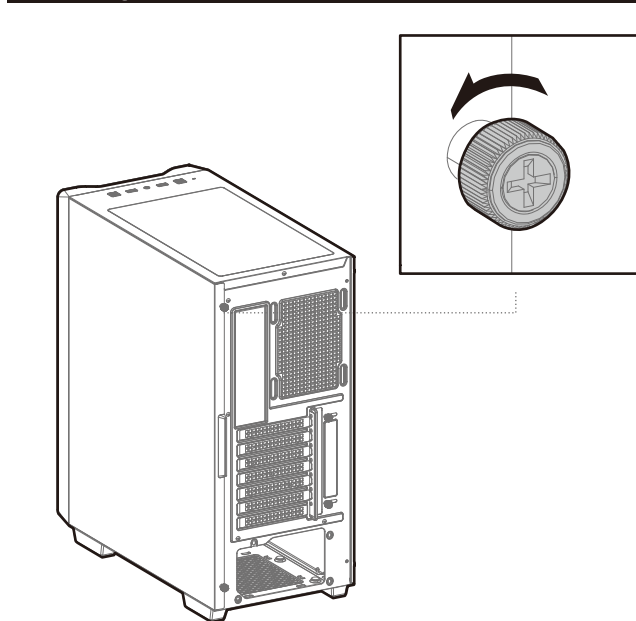

CC560 ARGB

Mid-Tower ATX Case

www.deepcool.com

Case Features

Case Specifications

Length: 416mm Maximum GPU length: 370mm Radiator compatibility: Front: 120/140/240/280/360mm Fan locations: Front: 3x120/2x140mm
 Width: 210mm Maximum PSU length: 170mm Front: 120/140/240/280/360mm Top: 2x120/2x140mm
 Height: 477mm Maximum CPU cooler height: 163mm Rear: 120mm Rear: 1x120mm

Accessory Kit Contents

Specifications

Removing the Tempered Glass Side Panel

Removing the Metal Side Panel

Removing the Front Panel

Installing the Motherboard

Installing the GPU

Installing HDDs

Installing SSDs

Installing the Power Supply

Installing the Front I/O Connectors

I/O Panel Introduction

For reference only, please refer to the real product.

Manual RGB Wiring

For reference only, please refer to the real product.