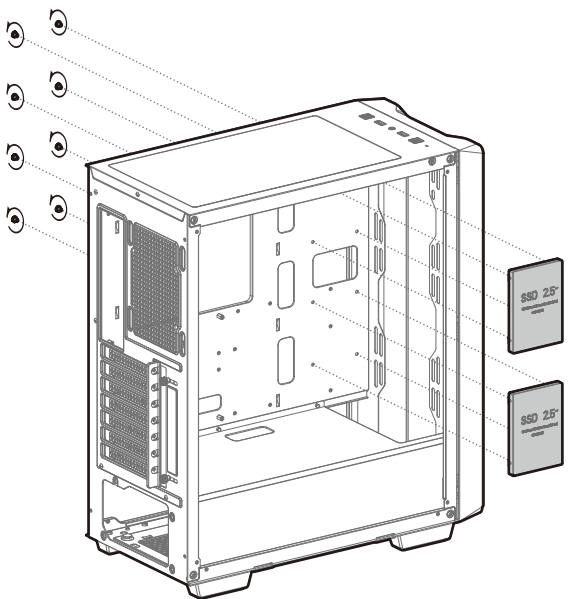

Installing SSDs