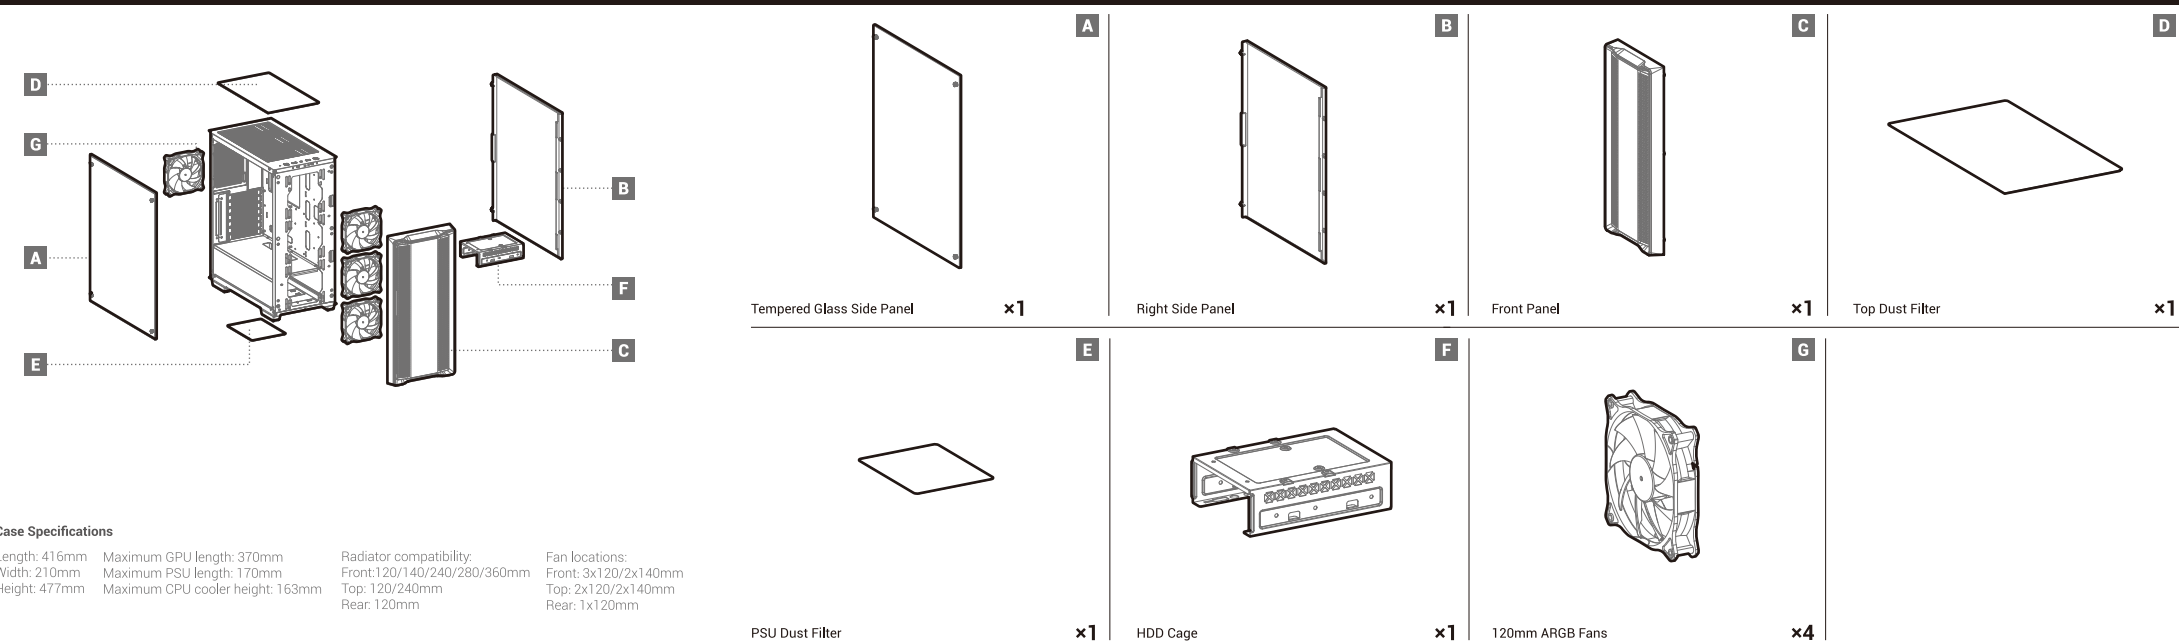

CC560 ARGB

Mid-Tower ATX Case

www.deepcool.com

Case Features

Case Specifications

Length: 416mm Maximum GPU length: 370mm Radiator compatibility: Front: 120/140/240/280/360mm Fan locations: Front: 3x120/2x140mm
 Width: 210mm Maximum PSU length: 170mm Front: 120/140/240/280/360mm Top: 2x120/2x140mm
 Height: 477mm Maximum CPU cooler height: 163mm Rear: 120mm Rear: 1x120mm

Accessory Kit Contents

Specifications

Removing the Tempered Glass Side Panel

Removing the Metal Side Panel

Removing the Front Panel

Installing the Motherboard

Installing the GPU

Installing HDDs

Installing SSDs

Installing the Power Supply

Installing the Front I/O Connectors

I/O Panel Introduction

For reference only, please refer to the real product.

Manual RGB Wiring

For reference only, please refer to the real product.