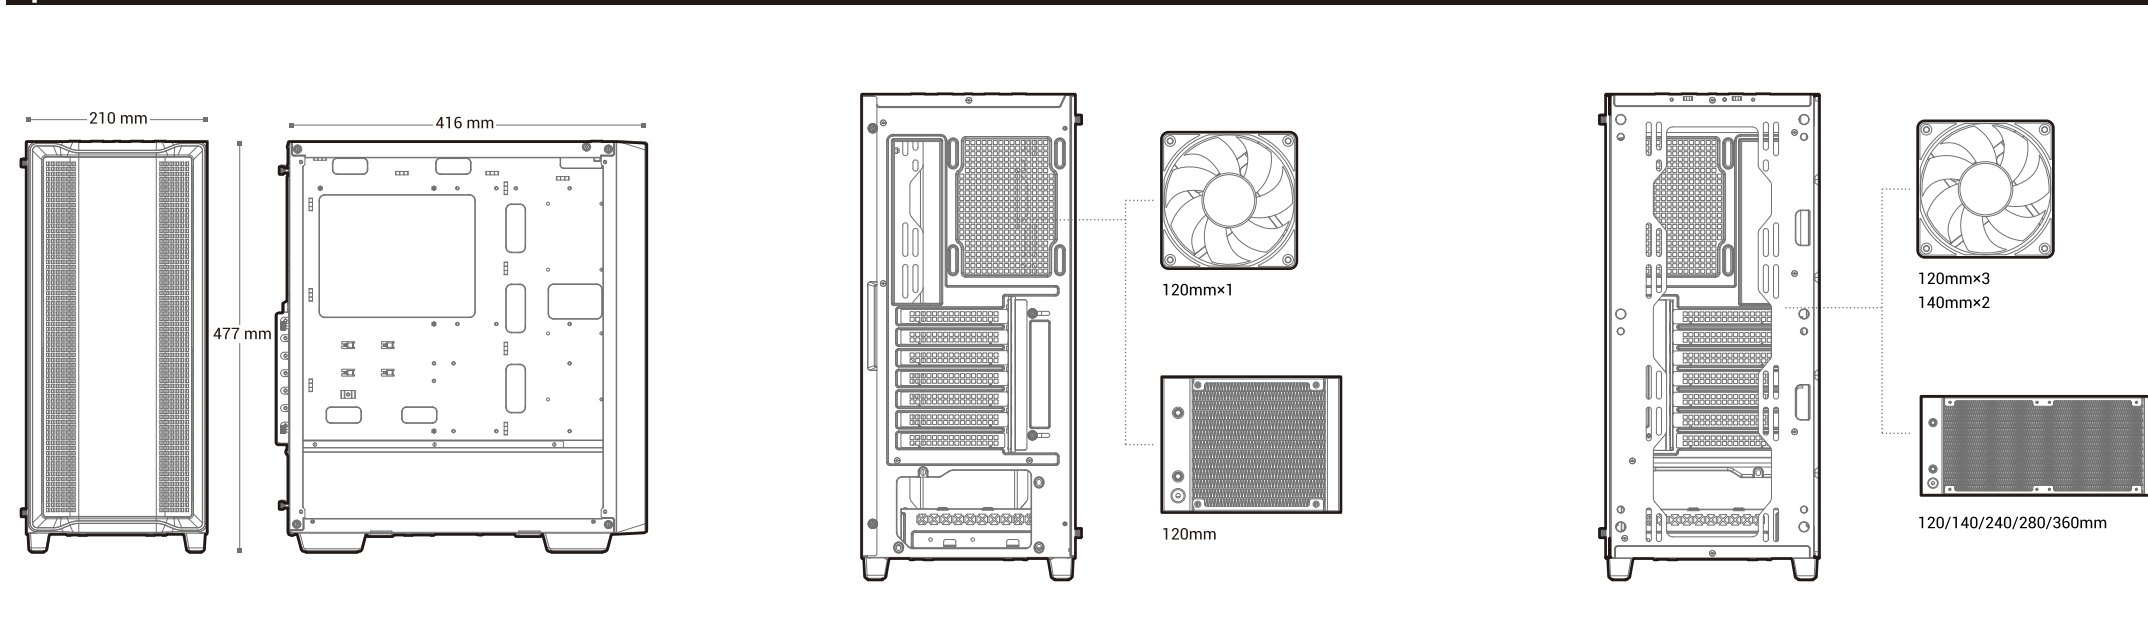

CC560 ARGB

Mid-Tower ATX Case

www.deepcool.com

Case Features

Case Specifications

Length: 416mm Maximum GPU length: 370mm Radiator compatibility: Front: 120/140/240/280/360mm Fan locations: Front: 3x120/2x140mm
 Width: 210mm Maximum PSU length: 170mm Front: 120/140/240/280/360mm Top: 2x120/2x140mm
 Height: 477mm Maximum CPU cooler height: 163mm Rear: 120mm Rear: 1x120mm

Accessory Kit Contents

Specifications

Removing the Tempered Glass Side Panel

Removing the Metal Side Panel

Removing the Front Panel

Installing the Motherboard

Installing the GPU

Installing HDDs

Installing SSDs

Installing the Power Supply

Installing the Front I/O Connectors

I/O Panel Introduction

For reference only, please refer to the real product.

Manual RGB Wiring

For reference only, please refer to the real product.