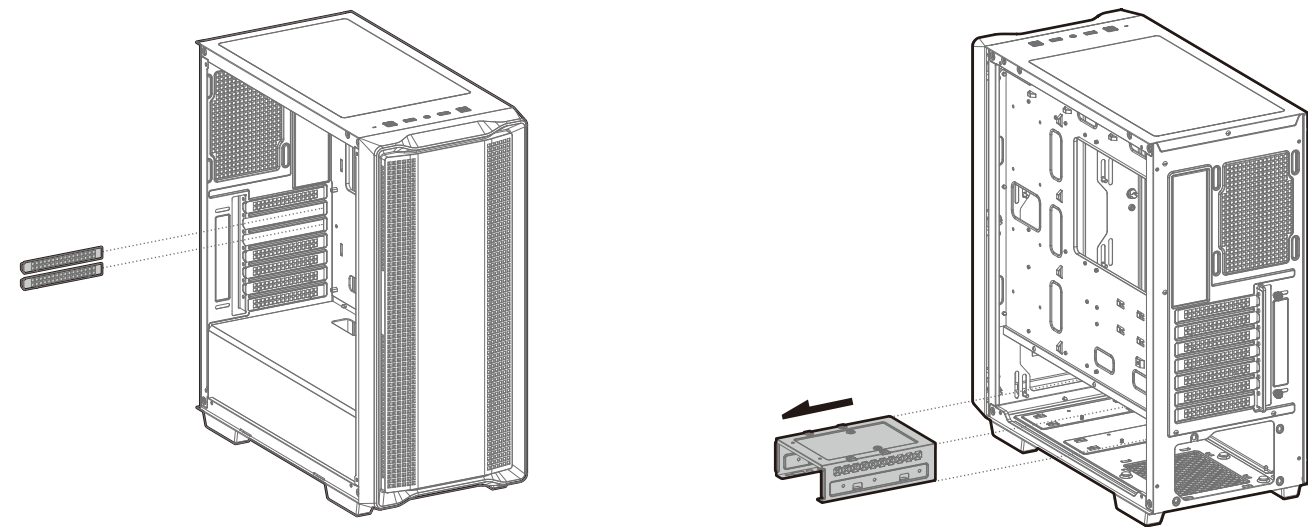

Installing HDDs