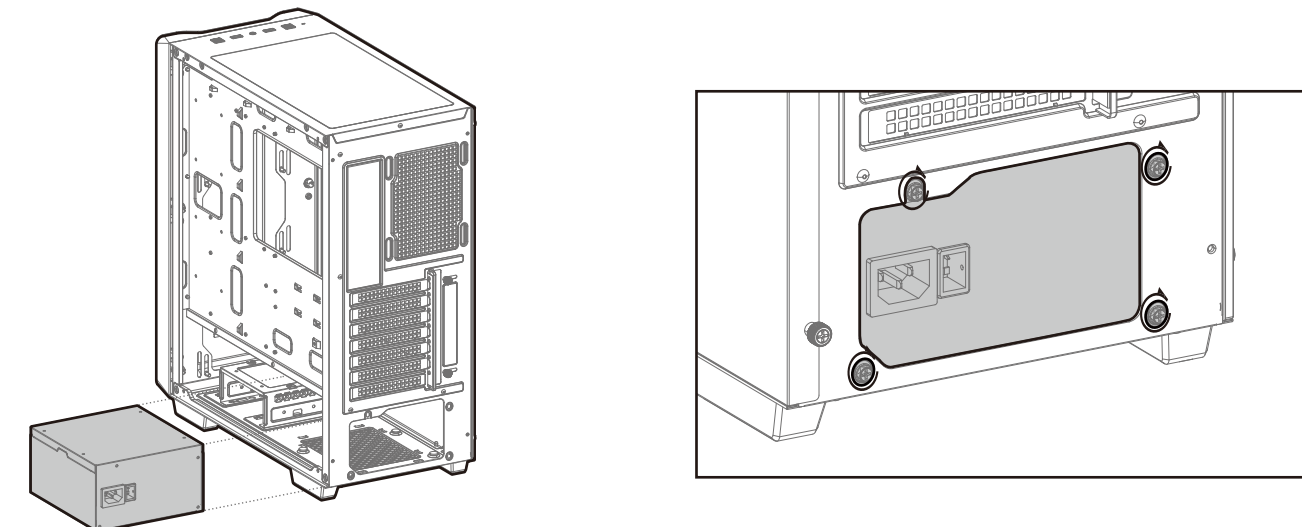

Installing the Power Supply