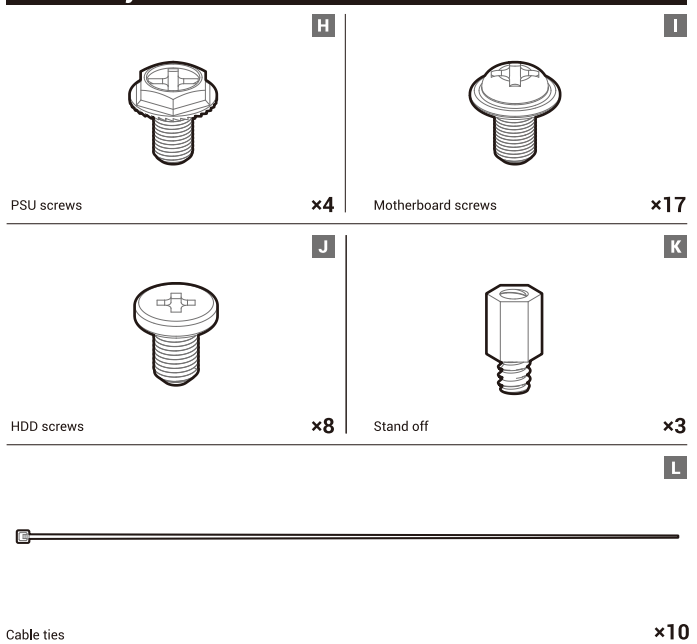

CC560 ARGB

Mid-Tower ATX Case

www.deepcool.com

Case Features

Case Specifications

Length: 416mm Maximum GPU length: 370mm Radiator compatibility: Front: 120/140/240/280/360mm Fan locations: Front: 3x120/2x140mm
 Width: 210mm Maximum PSU length: 170mm Front: 120/140/240/280/360mm Top: 2x120/2x140mm
 Height: 477mm Maximum CPU cooler height: 163mm Rear: 120mm Rear: 1x120mm

Accessory Kit Contents

Specifications

Removing the Tempered Glass Side Panel

Removing the Metal Side Panel

Removing the Front Panel

Installing the Motherboard

Installing the GPU

Installing HDDs

Installing SSDs

Installing the Power Supply

Installing the Front I/O Connectors

I/O Panel Introduction

For reference only, please refer to the real product.

Manual RGB Wiring

For reference only, please refer to the real product.