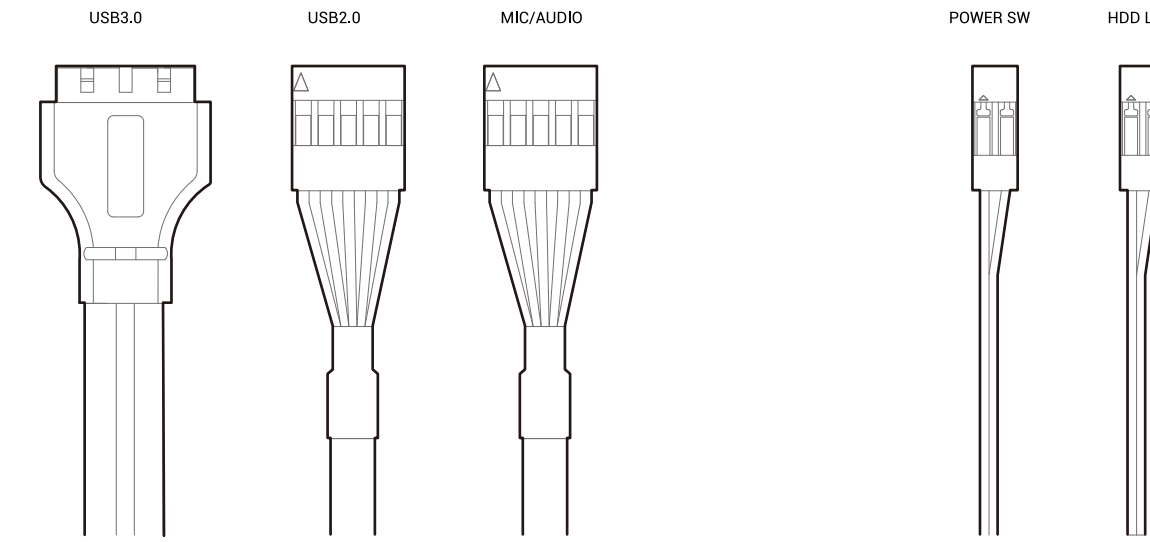

Installing the Front I/O Connectors