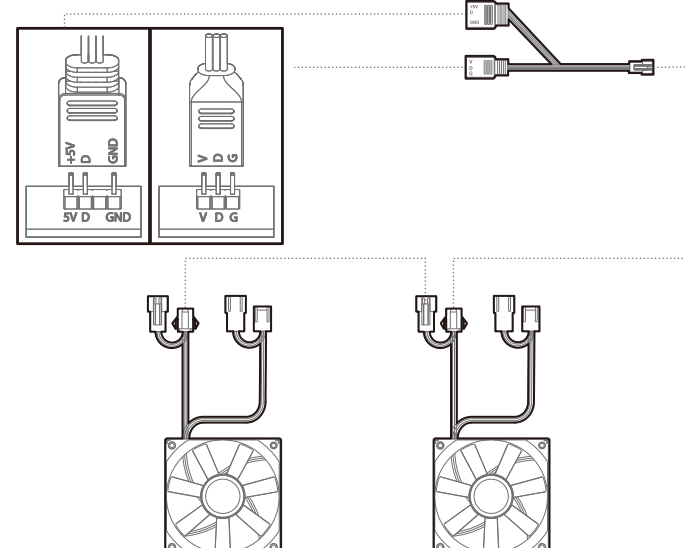

Motherboard RGB Synchronization