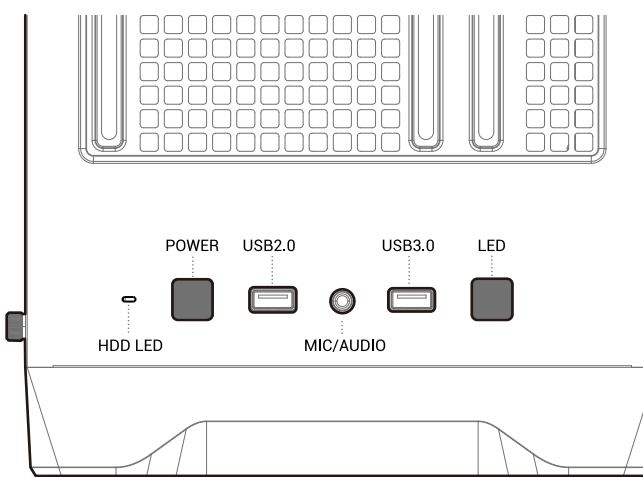

I/O Panel Introduction

For reference only, please refer to the real product.