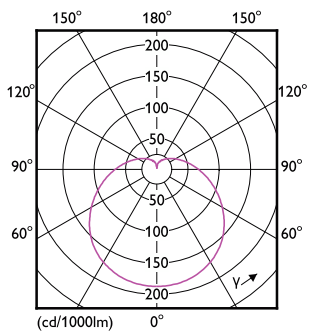

Light Distribution Diagram - Ess LEDBulb 8-60W E27 6500K 8CT/5 MX