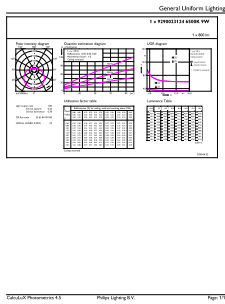

Datos fotométricos

General uniform lighting - Ess LEDBulb 8-60W E27 6500K 8CT/5 MX