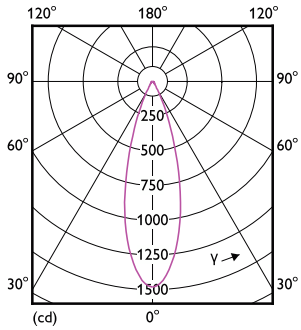

Plano de dimensiones

Product	D	C
MAS LED MR16 ExpertColor 6.7-50W 930 36D	50.5 mm	46 mm

Datos fotométricos

Spectral Power Distribution Colour - MAS LED MR16 ExpertColor 6.7-50W 930 36D

Accent Lighting Spots - MAS LED MR16 ExpertColor 6.7-50W 930 36D

MASTER LEDspot ExpertColor LV

Datos fotométricos

Light Distribution Diagram - MAS LED MR16 ExpertColor 6.7-50W 930 36D

Lifetime

Life Expectancy Diagram - MAS LED MR16 ExpertColor 6.7-50W 930 36D

Lumen Maintenance Diagram - MAS LED MR16 ExpertColor 6.7-50W 930 36D