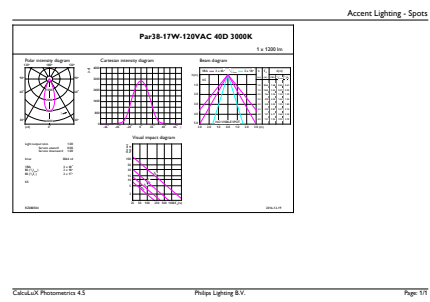

Plano de dimensiones

Product	D	C
17PAR38/EXPERTCOLOR RETAIL/F40/930/DIM	120.7 mm	134.6 mm

Datos fotométricos

Spectral Power Distribution Colour - 17PAR38/EXPERTCOLOR RETAIL/
F40/930/DIM

Accent Lighting Spots - 17PAR38/EXPERTCOLOR RETAIL/F40/930/DIM