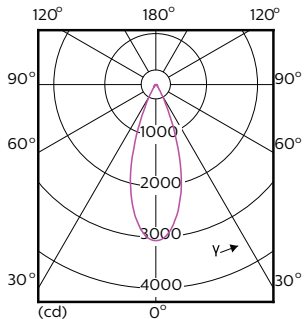

LED PAR38

Datos fotométricos

Light Distribution Diagram - 17PAR38/EXPERTCOLOR RETAIL/F40/930/DIM