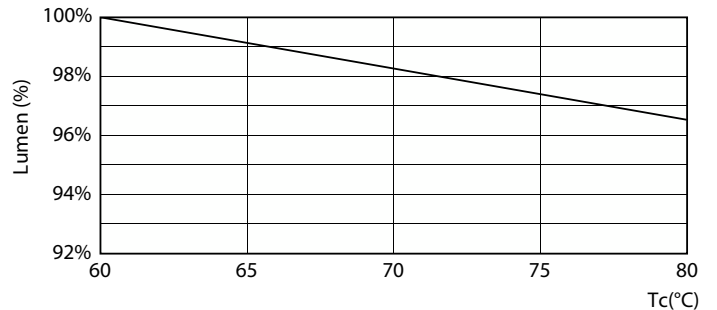

Spectral Power Distribution Colour - CorePro LEDtube HO 1200mm 18W865 VWV T8

Light Distribution Diagram - CorePro LEDtube HO 1200mm 18W865 VWV T8

Lifetime

Life Expectancy Diagram - CorePro LEDtube HO 1200mm 18W865 VWV T8