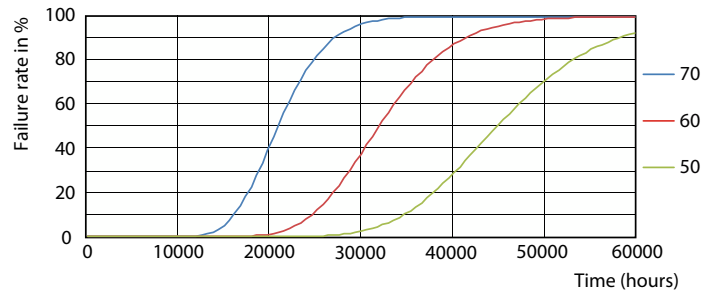

CorePro LEDtube EM/Mains T8

Lifetime

Life Expectancy Diagram - CorePro LEDtube HO 1200mm 18W865 VVW T8

Life Expectancy Diagram - CorePro LEDtube HO 1200mm 18W865 VVW T8