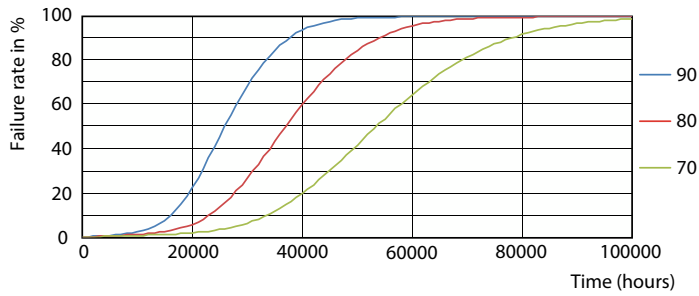

Lifetime

Lumen Maintenance Diagram - 14.5T8/COR/48-840/MF21/G/DIM 25/1