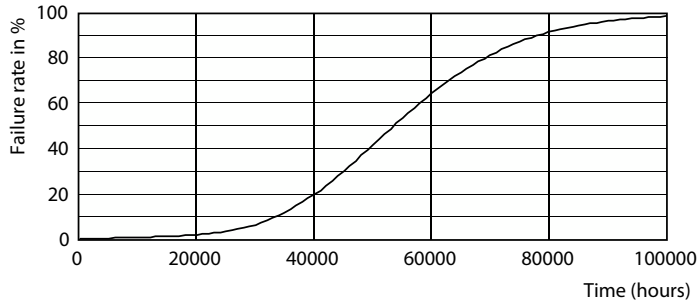

Lifetime

Life Expectancy Diagram - 14.5T8/COR/48-840/MF21/G/DIM 25/1