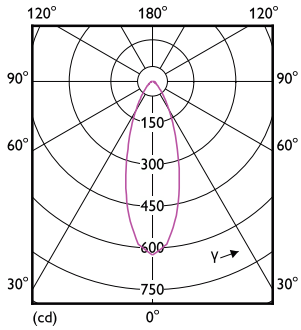

Plano de dimensiones

Product	D	C
LEDspot 4-50W GU10 865 100-240V 36D ND	50.5 mm	54.5 mm

Datos fotométricos

Accent Lighting Spots - LEDspot 4-50W GU10 865 100-240V 36D ND

Spectral Power Distribution Colour - LEDspot 4-50W GU10 865 100-240V 36D ND

Dicroica LED GU10 Essential

Datos fotométricos

Light Distribution Diagram - LEDspot 4-50W GU10 865 100-240V 36D ND

Lifetime

Life Expectancy Diagram - LEDspot 4-50W GU10 865 100-240V 36D ND

Lumen Maintenance Diagram - LEDspot 4-50W GU10 865 100-240V 36D ND