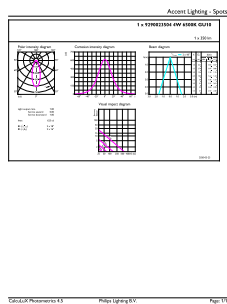

Plano de dimensiones

Product	D	C
LEDspot 4-50W GU10 865 100-240V 36D ND	50.5 mm	54.5 mm

Datos fotométricos

Accent Lighting Spots - LEDspot 4-50W GU10 865 100-240V 36D ND

Spectral Power Distribution Colour - LEDspot 4-50W GU10 865 100-240V 36D ND