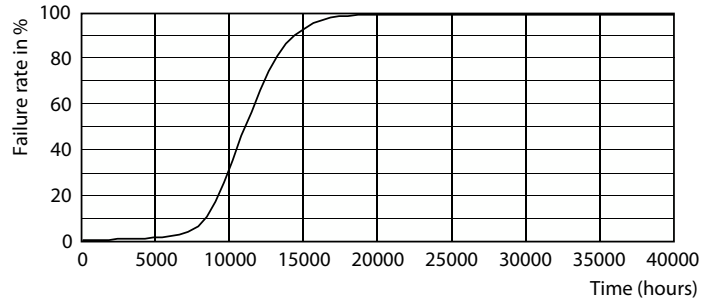

Specialty Lamps

Lifetime

Lumen Maintenance Diagram - 8A19/LED/PURPLE/ND 120V 4/1FB

Life Expectancy Diagram