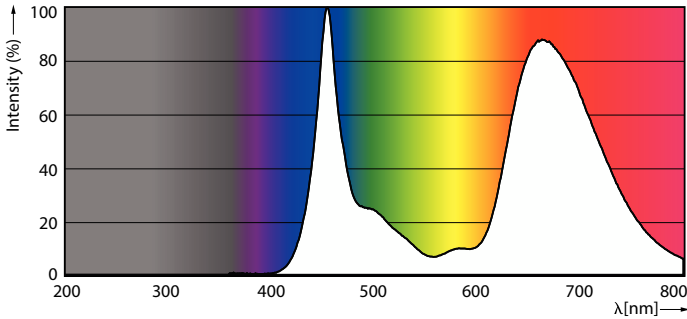

Photometric data

Spectral Power Distribution Colour - 8A19/LED/PURPLE/ND 120V 4/1FB

General uniform lighting - 8A19/LED/PURPLE/ND 120V 4/1FB