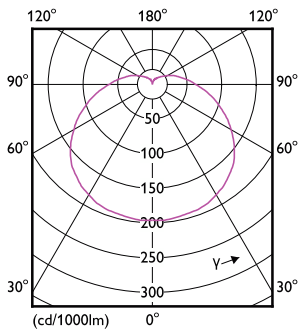

Light Distribution Diagram - 8A19/LED/PURPLE/ND 120V 4/1FB