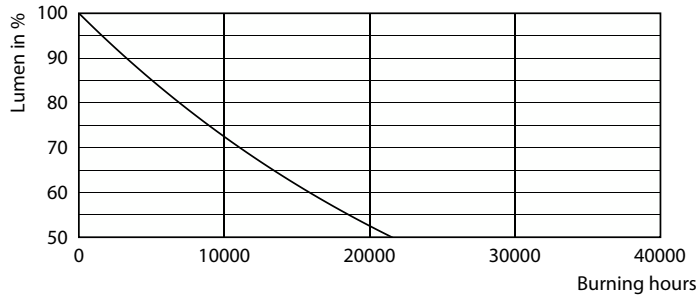

Specialty Lamps

Lifetime

Lumen Maintenance Diagram - 8A19/LED/PURPLE/ND 120V 4/1FB

Life Expectancy Diagram