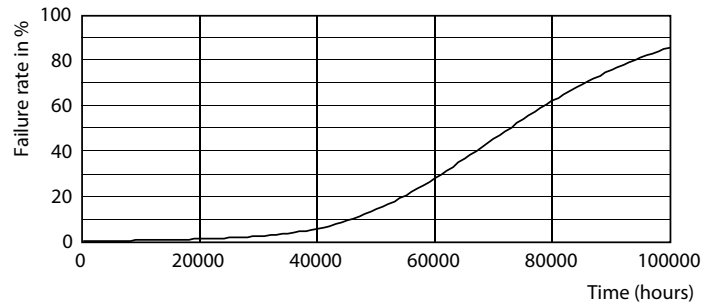

Lifetime

Lumen Maintenance Diagram - 13T8-6U/MAS/24-840/IF21/P/DIM 10/1

Life Expectancy Diagram - 13T8-6U/MAS/24-840/IF21/P/DIM 10/1

Life Expectancy Diagram - 13T8-6U/MAS/24-840/IF21/P/DIM 10/1

Life Expectancy Diagram - 13T8-6U/MAS/24-840/IF21/P/DIM 10/1