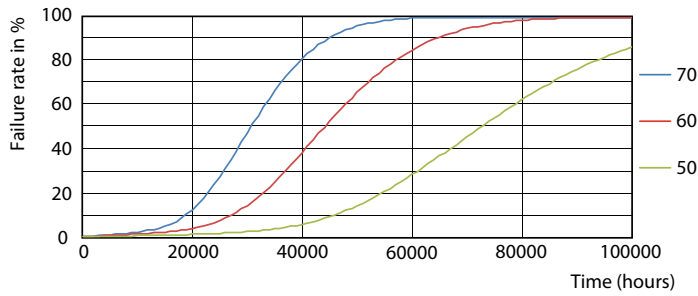

Lifetime

Lumen Maintenance Diagram - 13T8-6U/MAS/24-840/IF21/P/DIM 10/1