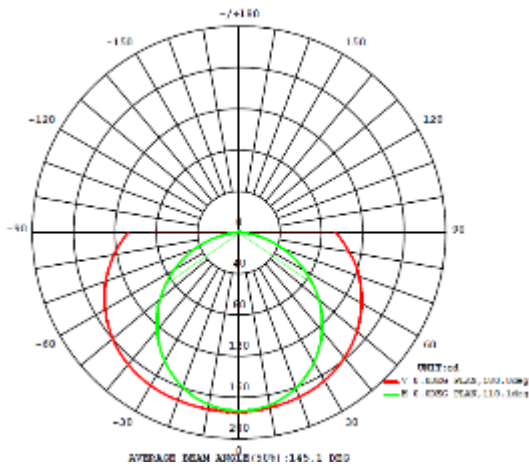

Diagrama Fotométrico

Curva Iluminación-Distancia

8W