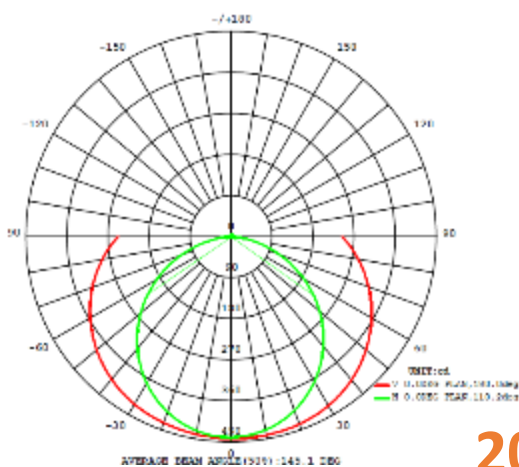

## Dimensiones

## Diagrama Fotométrico

## Curva Iluminación-Distancia

8W

Note: The Curves indicate the illuminated area and the average illumination when the luminaire is at different distance.

14W

Note: The Curves indicate the illuminated area and the average illumination when the luminaire is at different distance.

20W

Note: The Curves indicate the illuminated area and the average illumination when the luminaire is at different distance.