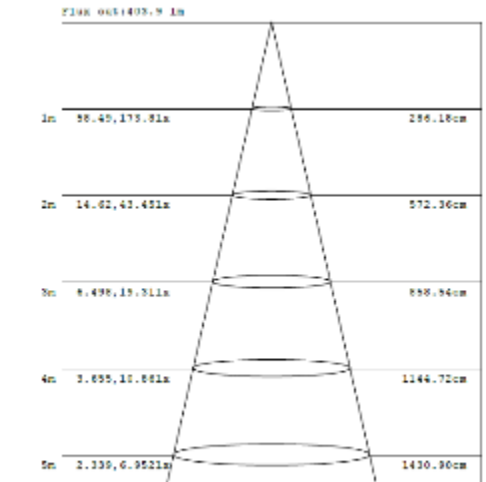

Note: The Curves indicate the illuminated area and the average illumination when the luminaire is at different distance.