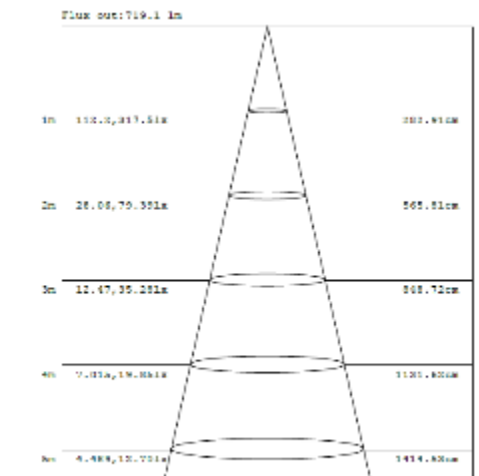

## Dimensiones

## Diagrama Fotométrico

## Curva Iluminación-Distancia

8W

Note: The Curves indicate the illuminated area and the average illumination when the luminaire is at different distance.

14W

Note: The Curves indicate the illuminated area and the average illumination when the luminaire is at different distance.

20W

Note: The Curves indicate the illuminated area and the average illumination when the luminaire is at different distance.