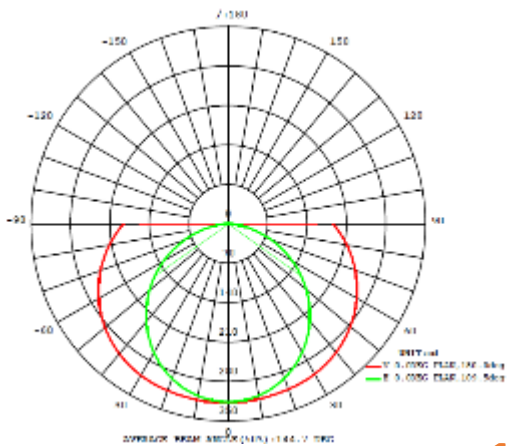

## Dimensiones

## Diagrama Fotométrico

## Curva Iluminación-Distancia

8W

Note: The Curves indicate the illuminated area and the average illumination when the luminaire is at different distance.

14W

Note: The Curves indicate the illuminated area and the average illumination when the luminaire is at different distance.

20W

Note: The Curves indicate the illuminated area and the average illumination when the luminaire is at different distance.