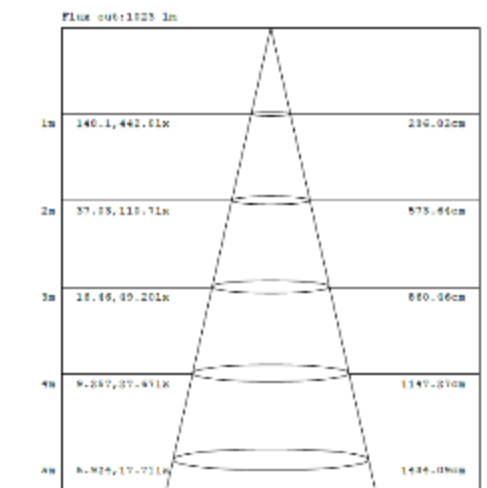

## Dimensiones

## Diagrama Fotométrico

## Curva Iluminación-Distancia

8W

Note: The Curves indicate the illuminated area and the average illumination when the luminaire is at different distance.

14W

Note: The Curves indicate the illuminated area and the average illumination when the luminaire is at different distance.

20W

Note: The Curves indicate the illuminated area and the average illumination when the luminaire is at different distance.