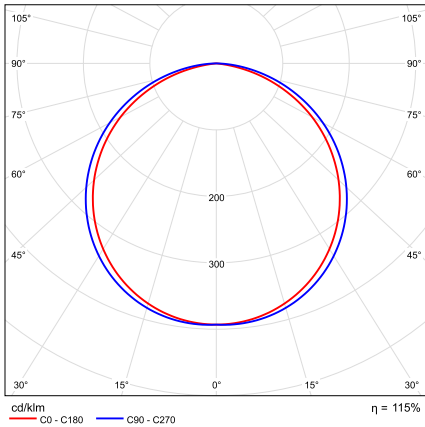

SLIM PANEL LED ROUND 9W

CDL Polar