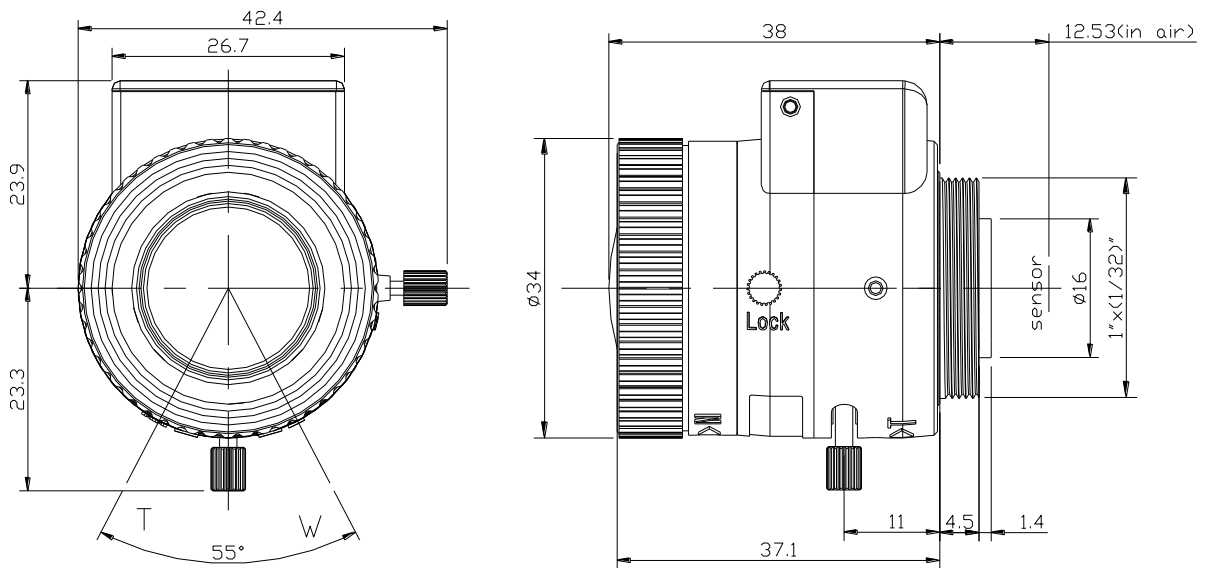

1/1.8" Megapixel IR Series

**SYS03610DIRS**

E.F.L.		3.6 ~ 10 mm
F No.		F1.5
Mount Type		CS
H.FOV	IMX172	86°~35°
Image Format (Max)		1/1.8"
Iris Type		DC-Iris
M.O.D		0.3m
TV Distortion	IMX172	-18% (wide)
Control Type	Zoom	Manual
	Focus	Manual
Operating Temperature		-20 ~ 60
Weight		46g

Dimensions

### 1. Connector and Cord Specification

	1	Damping(-)
	2	Damping(+)
	3	Driving(+)
	4	Driving(-)
<b>Connector</b>	Square 4 pin	JEITA Standard
	Cable Length	250mm