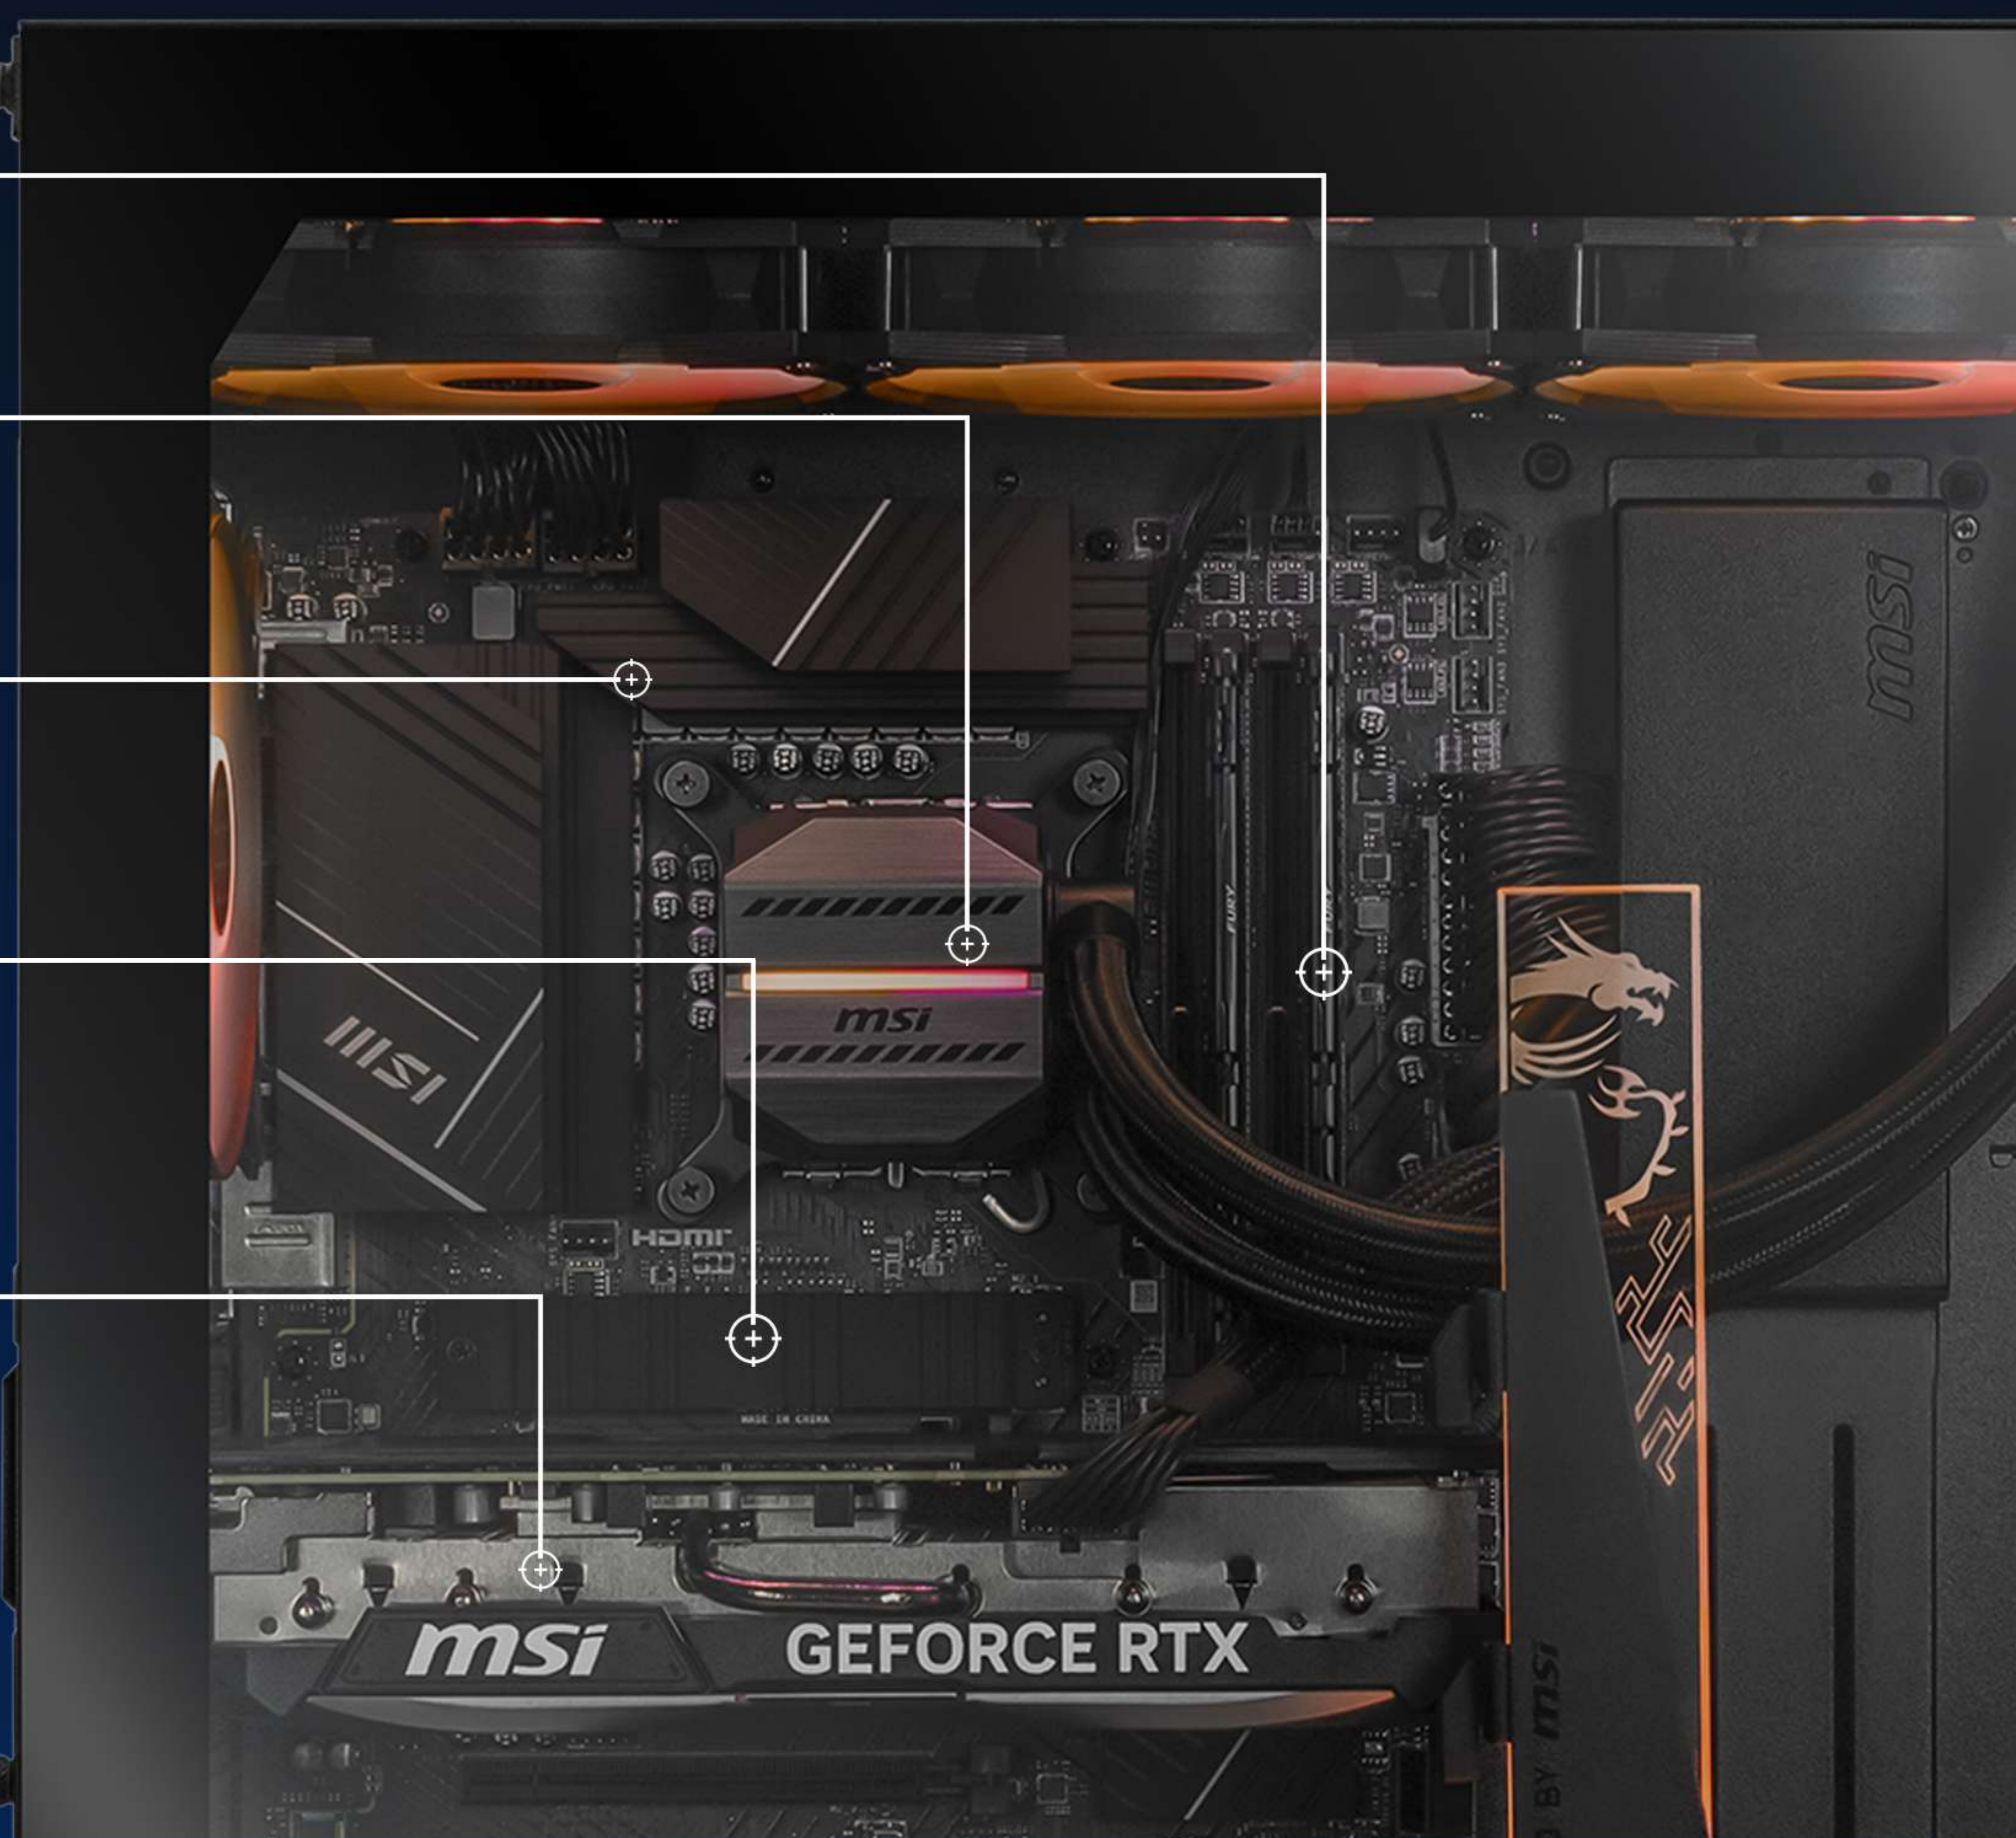

GeForce RTX® 40 Series

BEYOND FAST