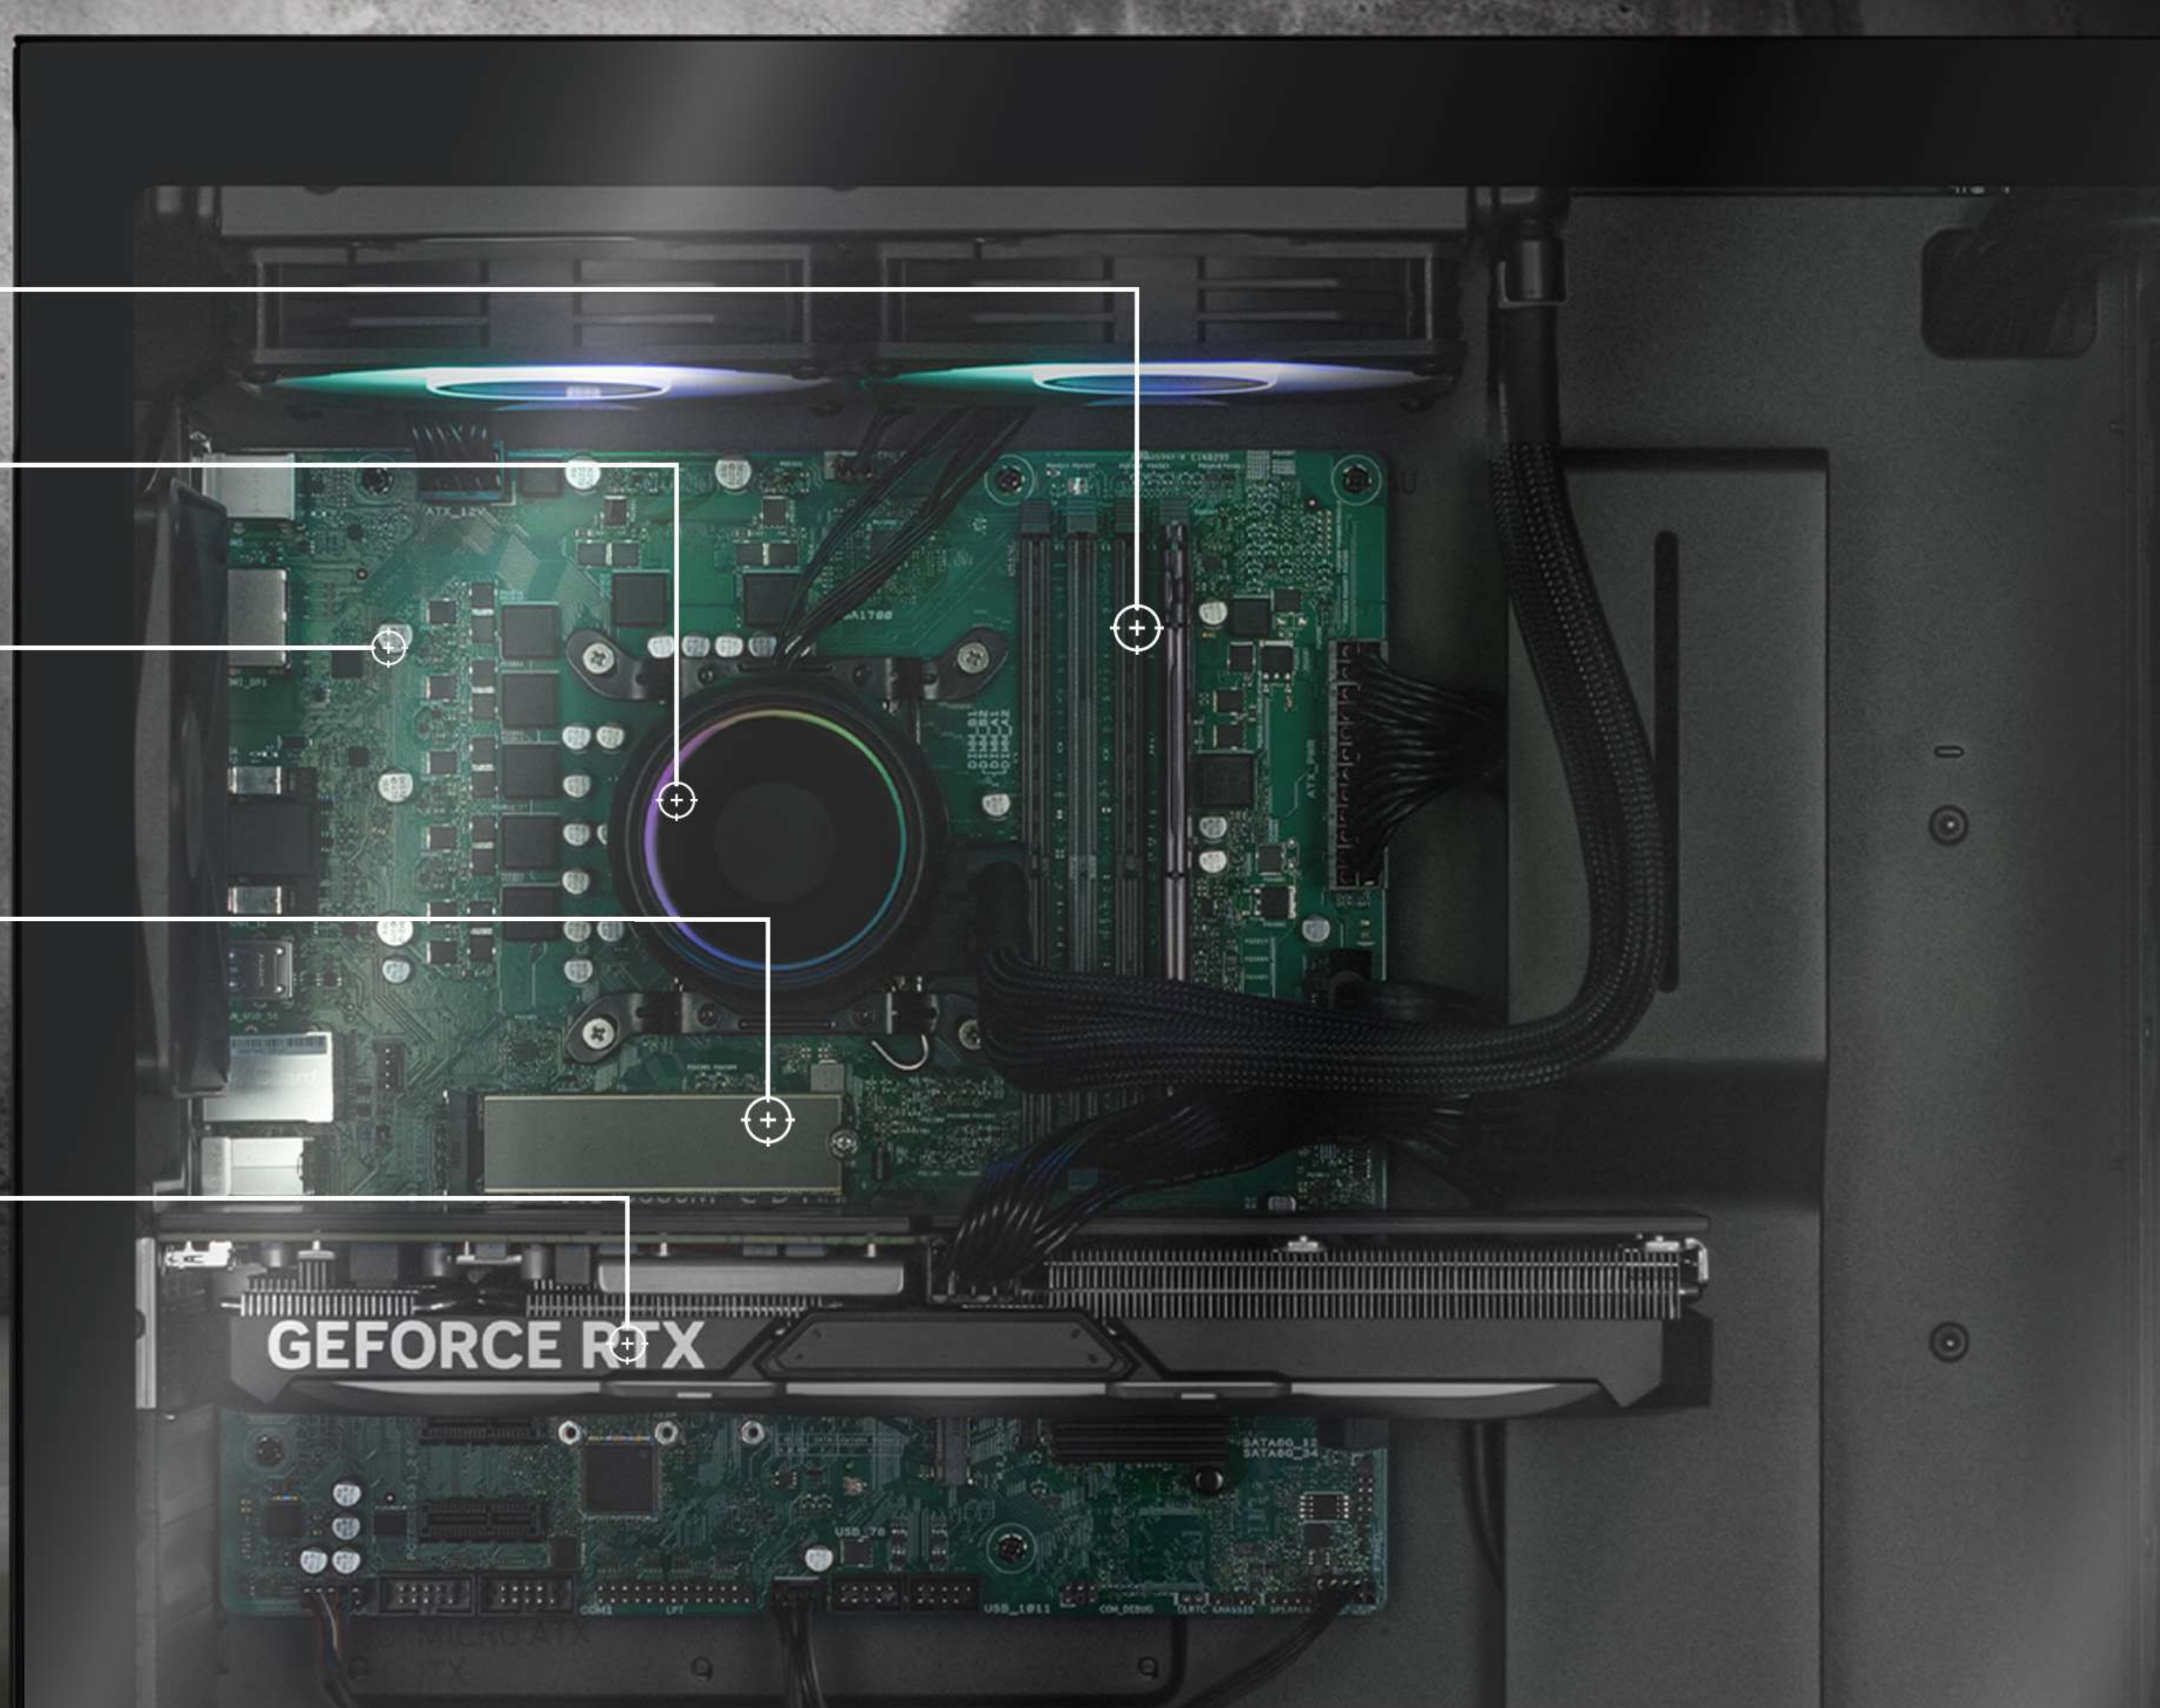

GeForce RTX® 40 Series
**BEYOND
FAST**