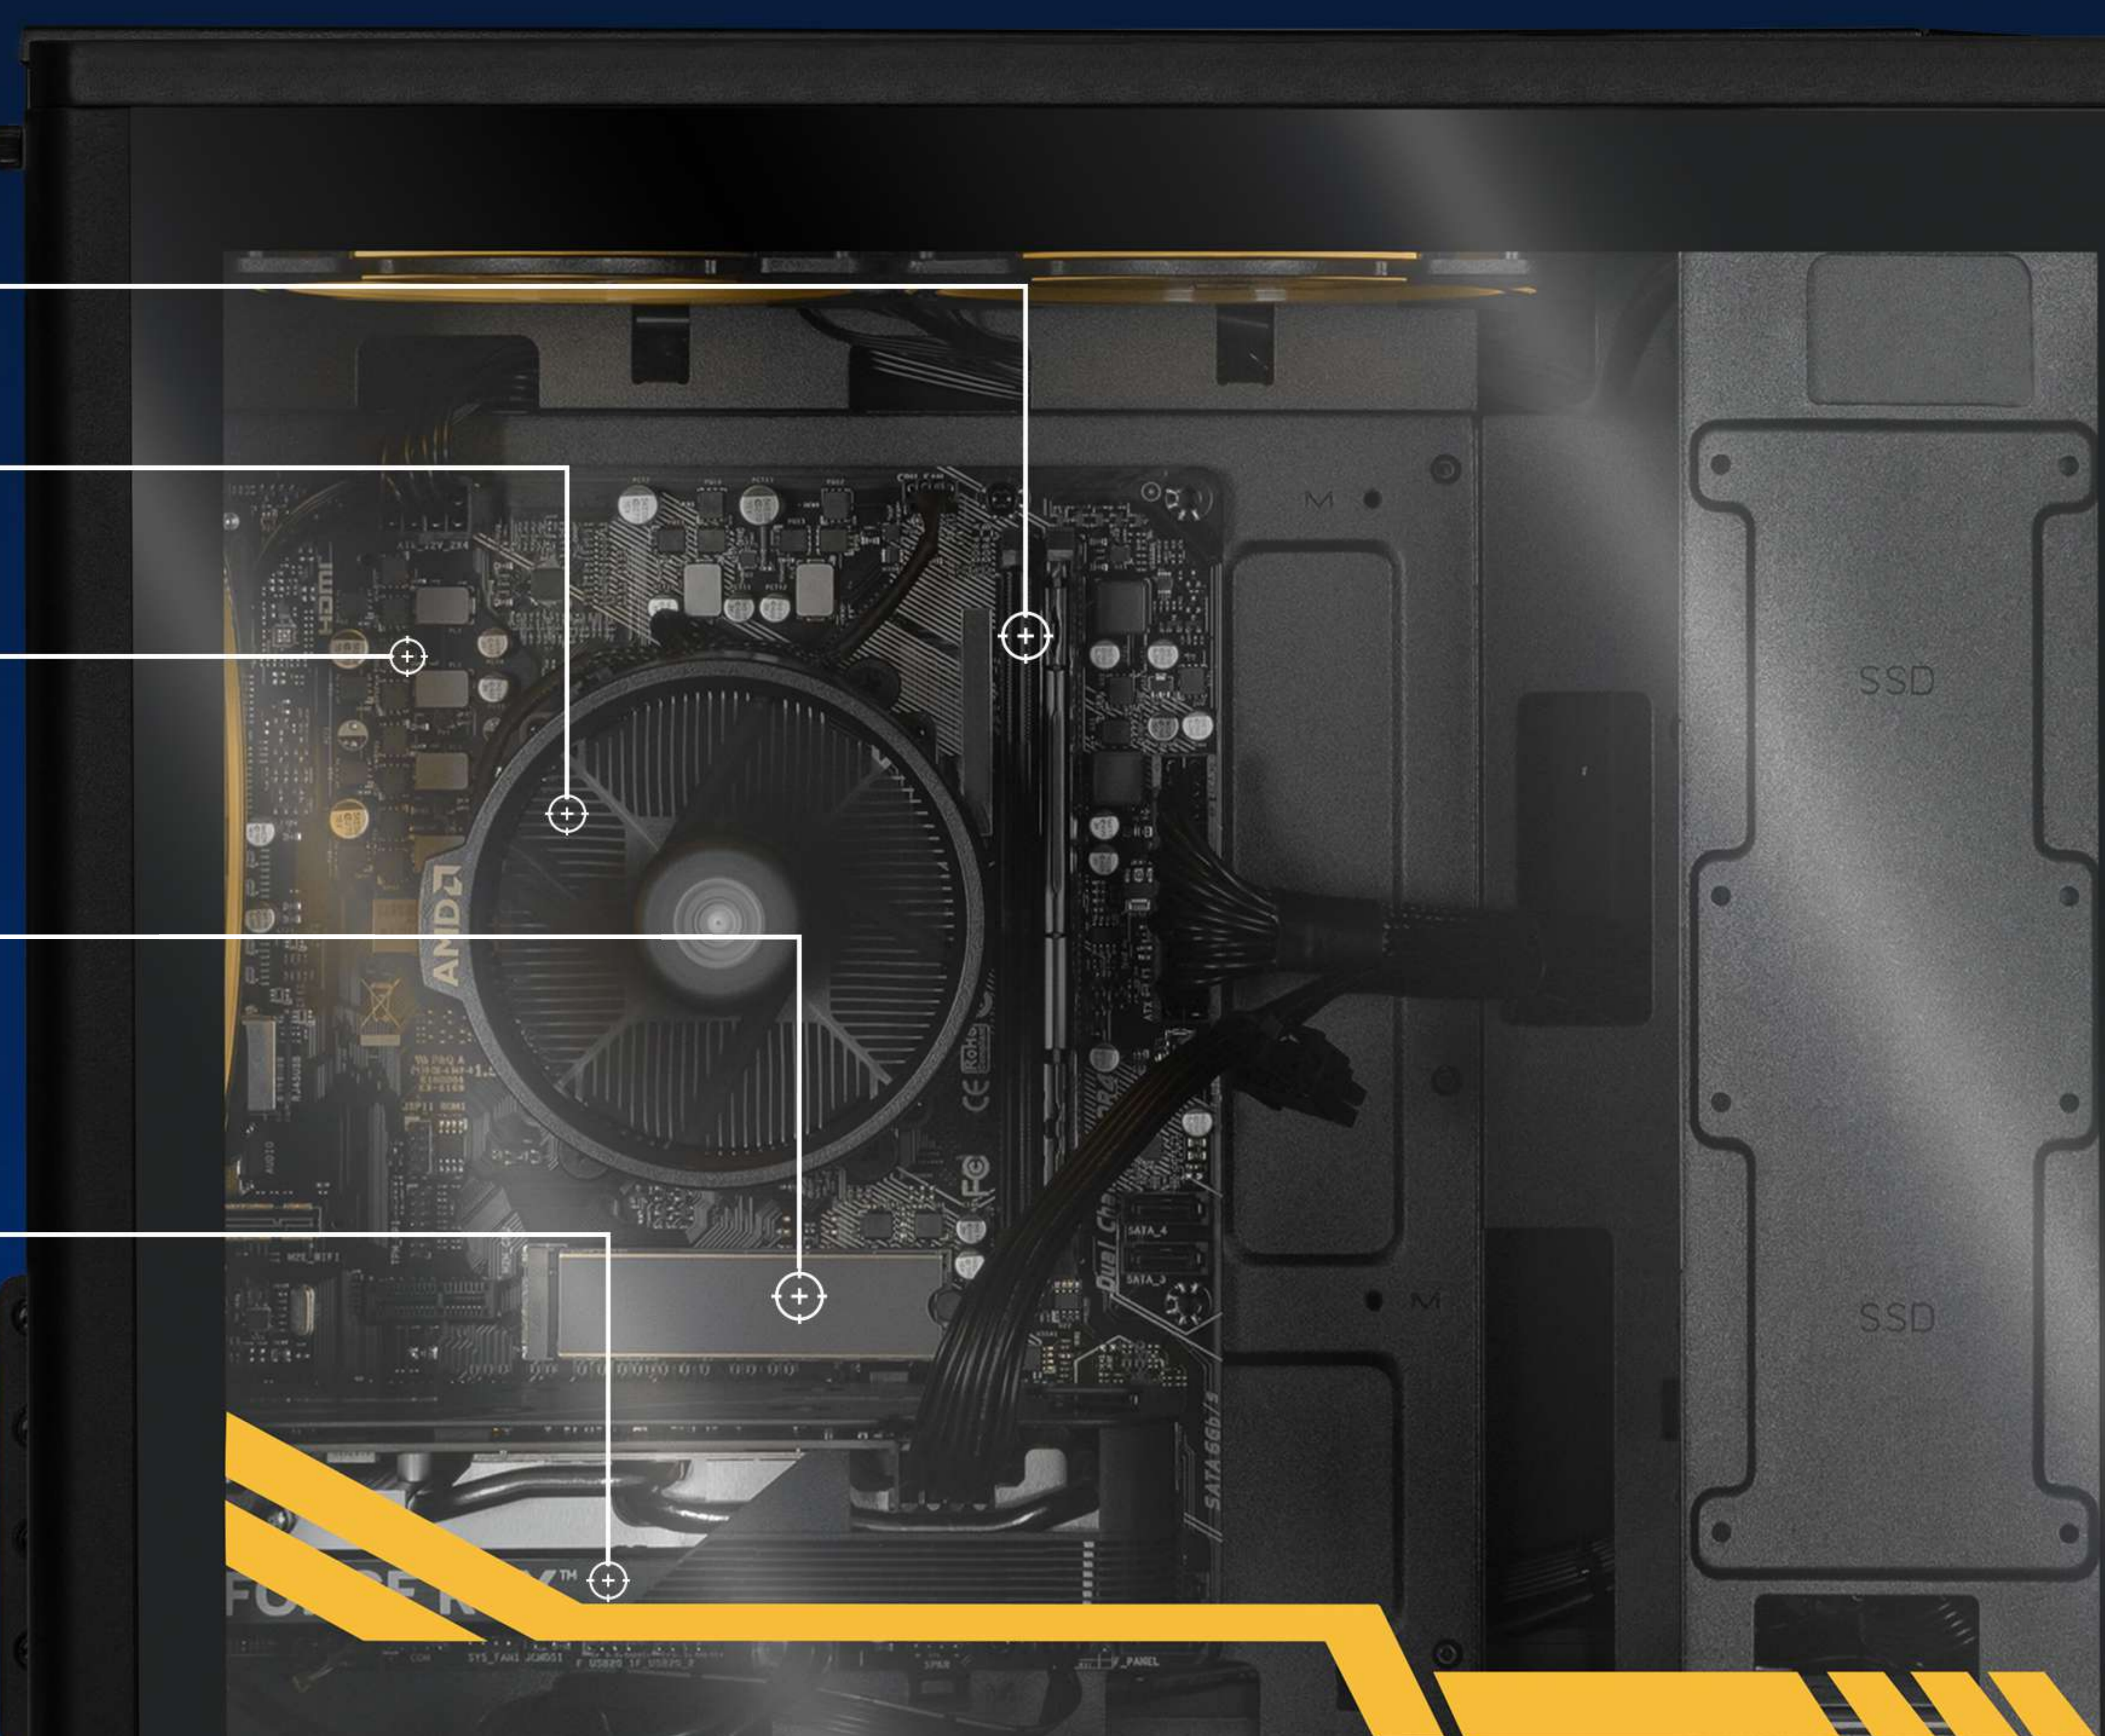

GeForce RTX® 40 Series
**BEYOND
FAST**