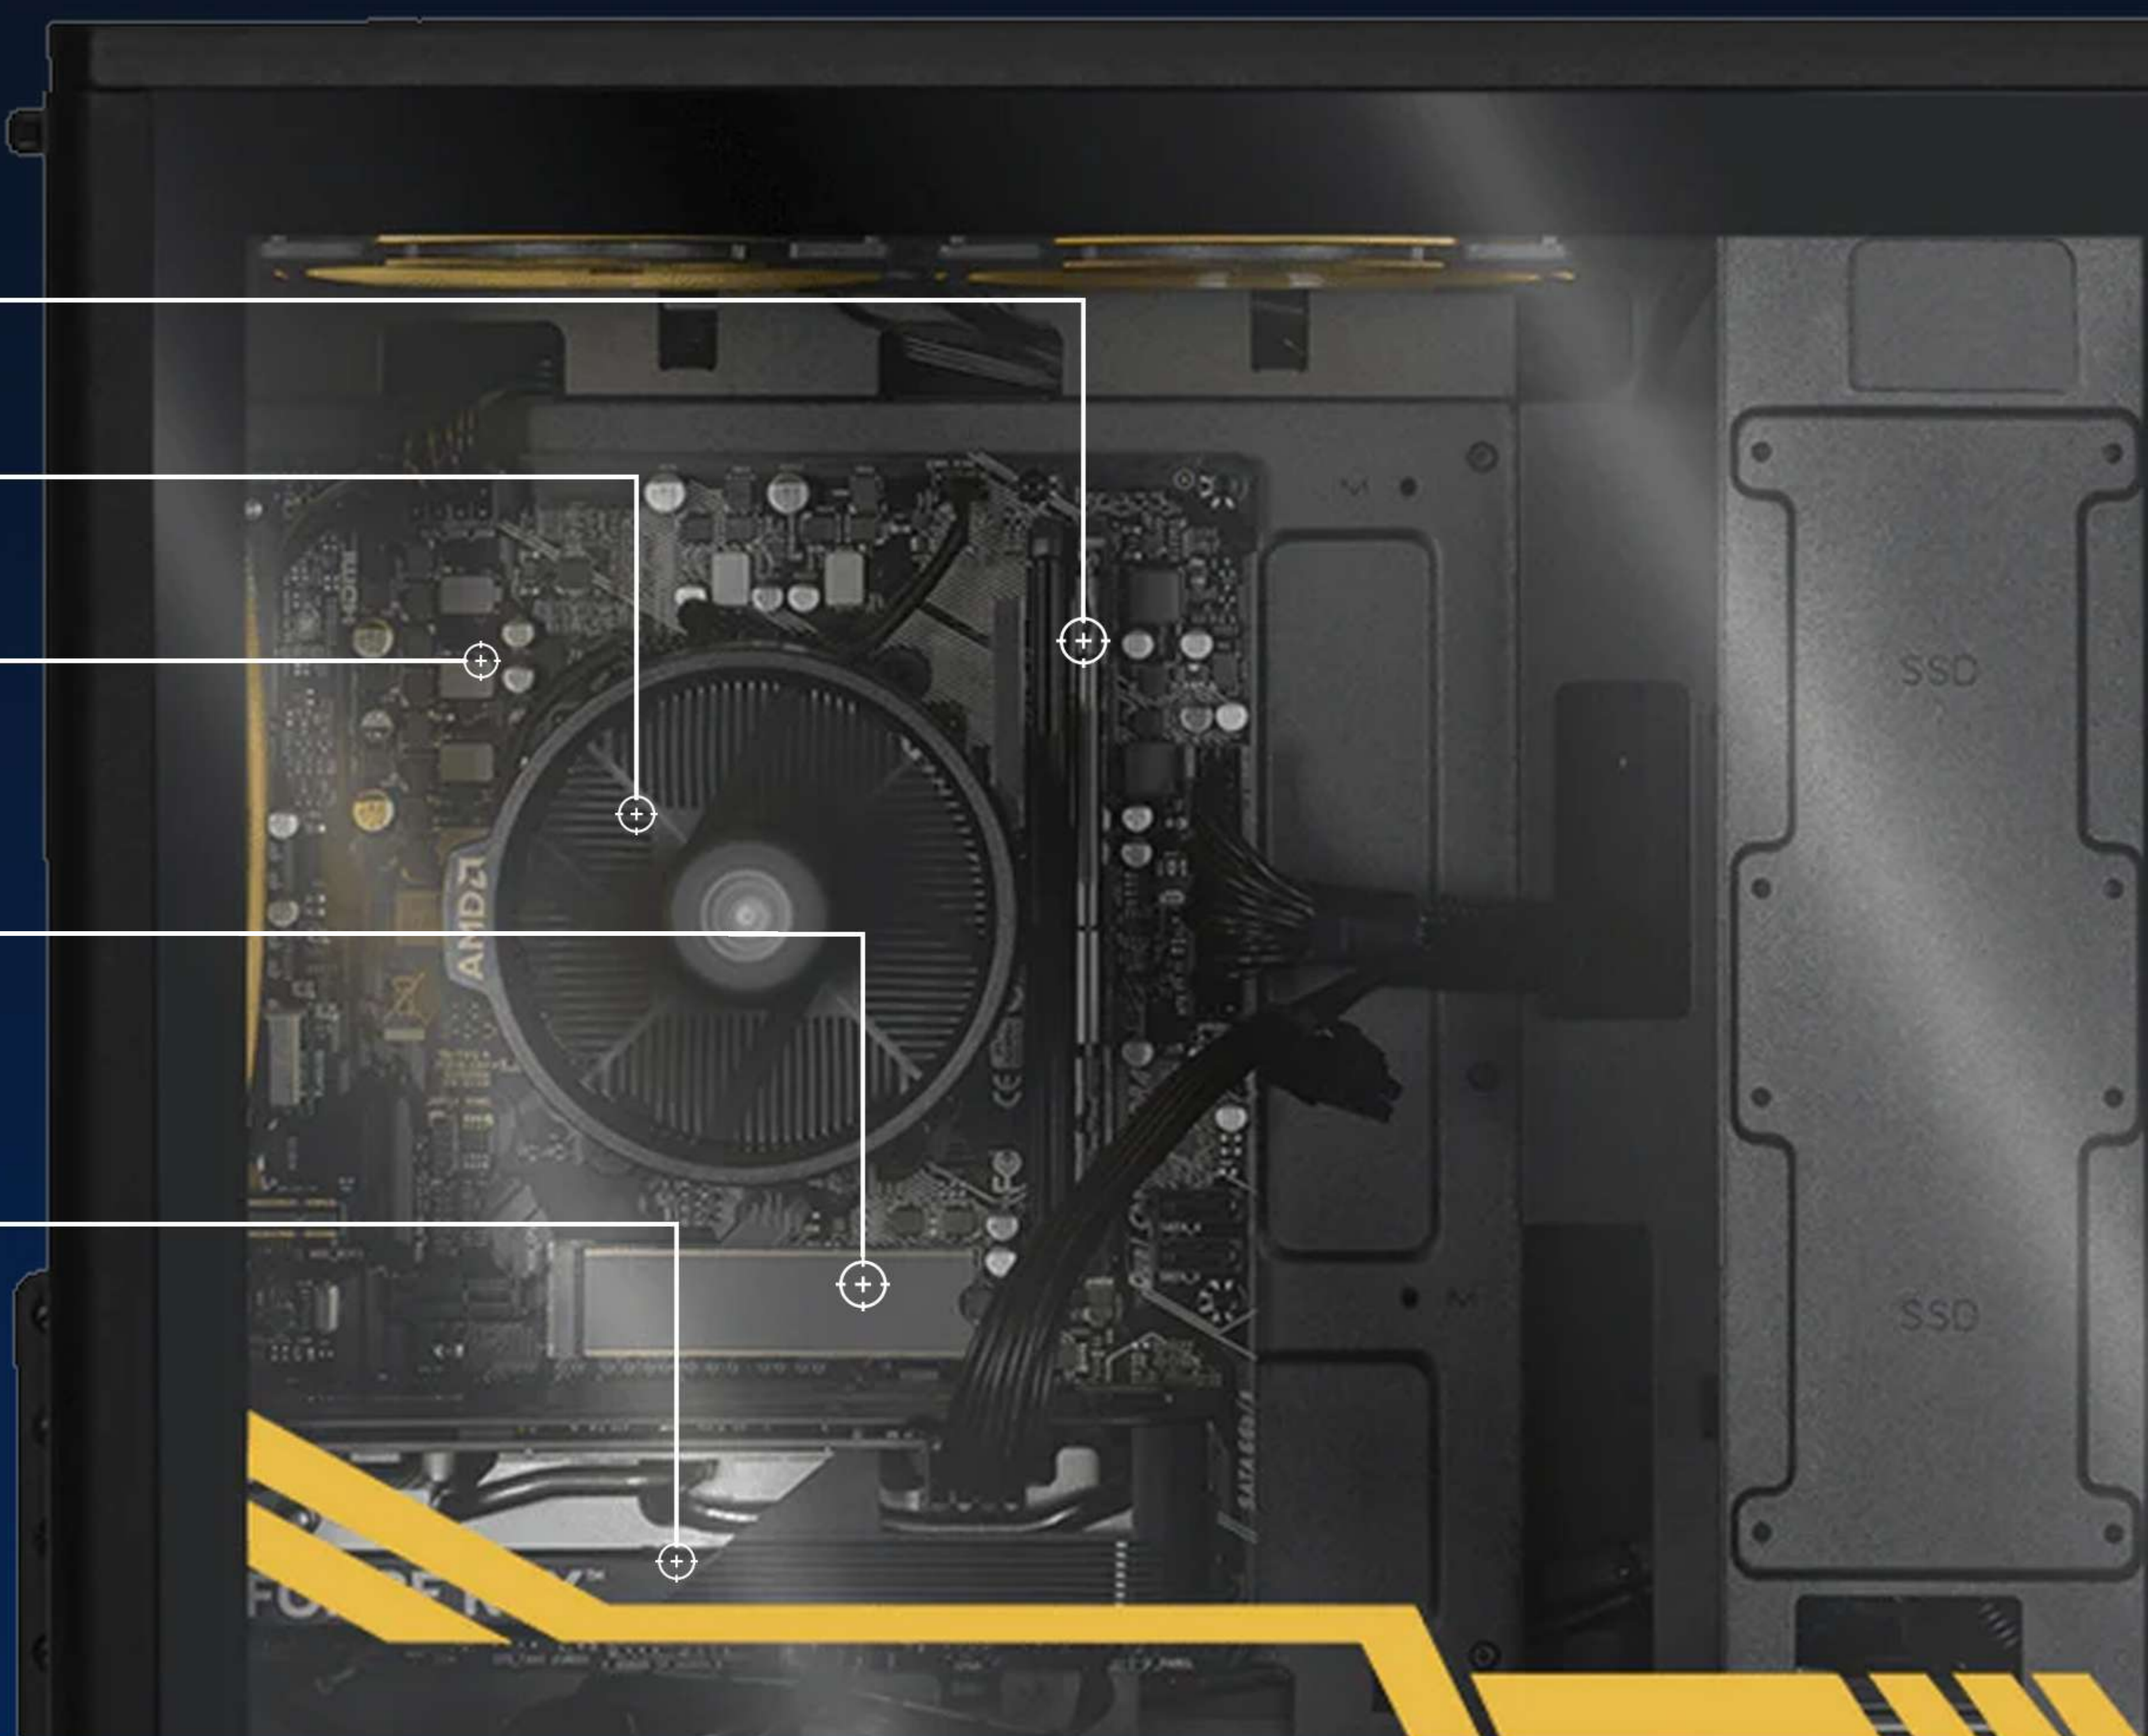

Windows 10
Trial Version

16GB DDR4
3200MHz

AM4

AMD A520

SSD 1TB

NVIDIA GeForce
RTX 4060 8GB GDDR6

Adaptador
WIFI

GeForce RTX[®] 40 Series