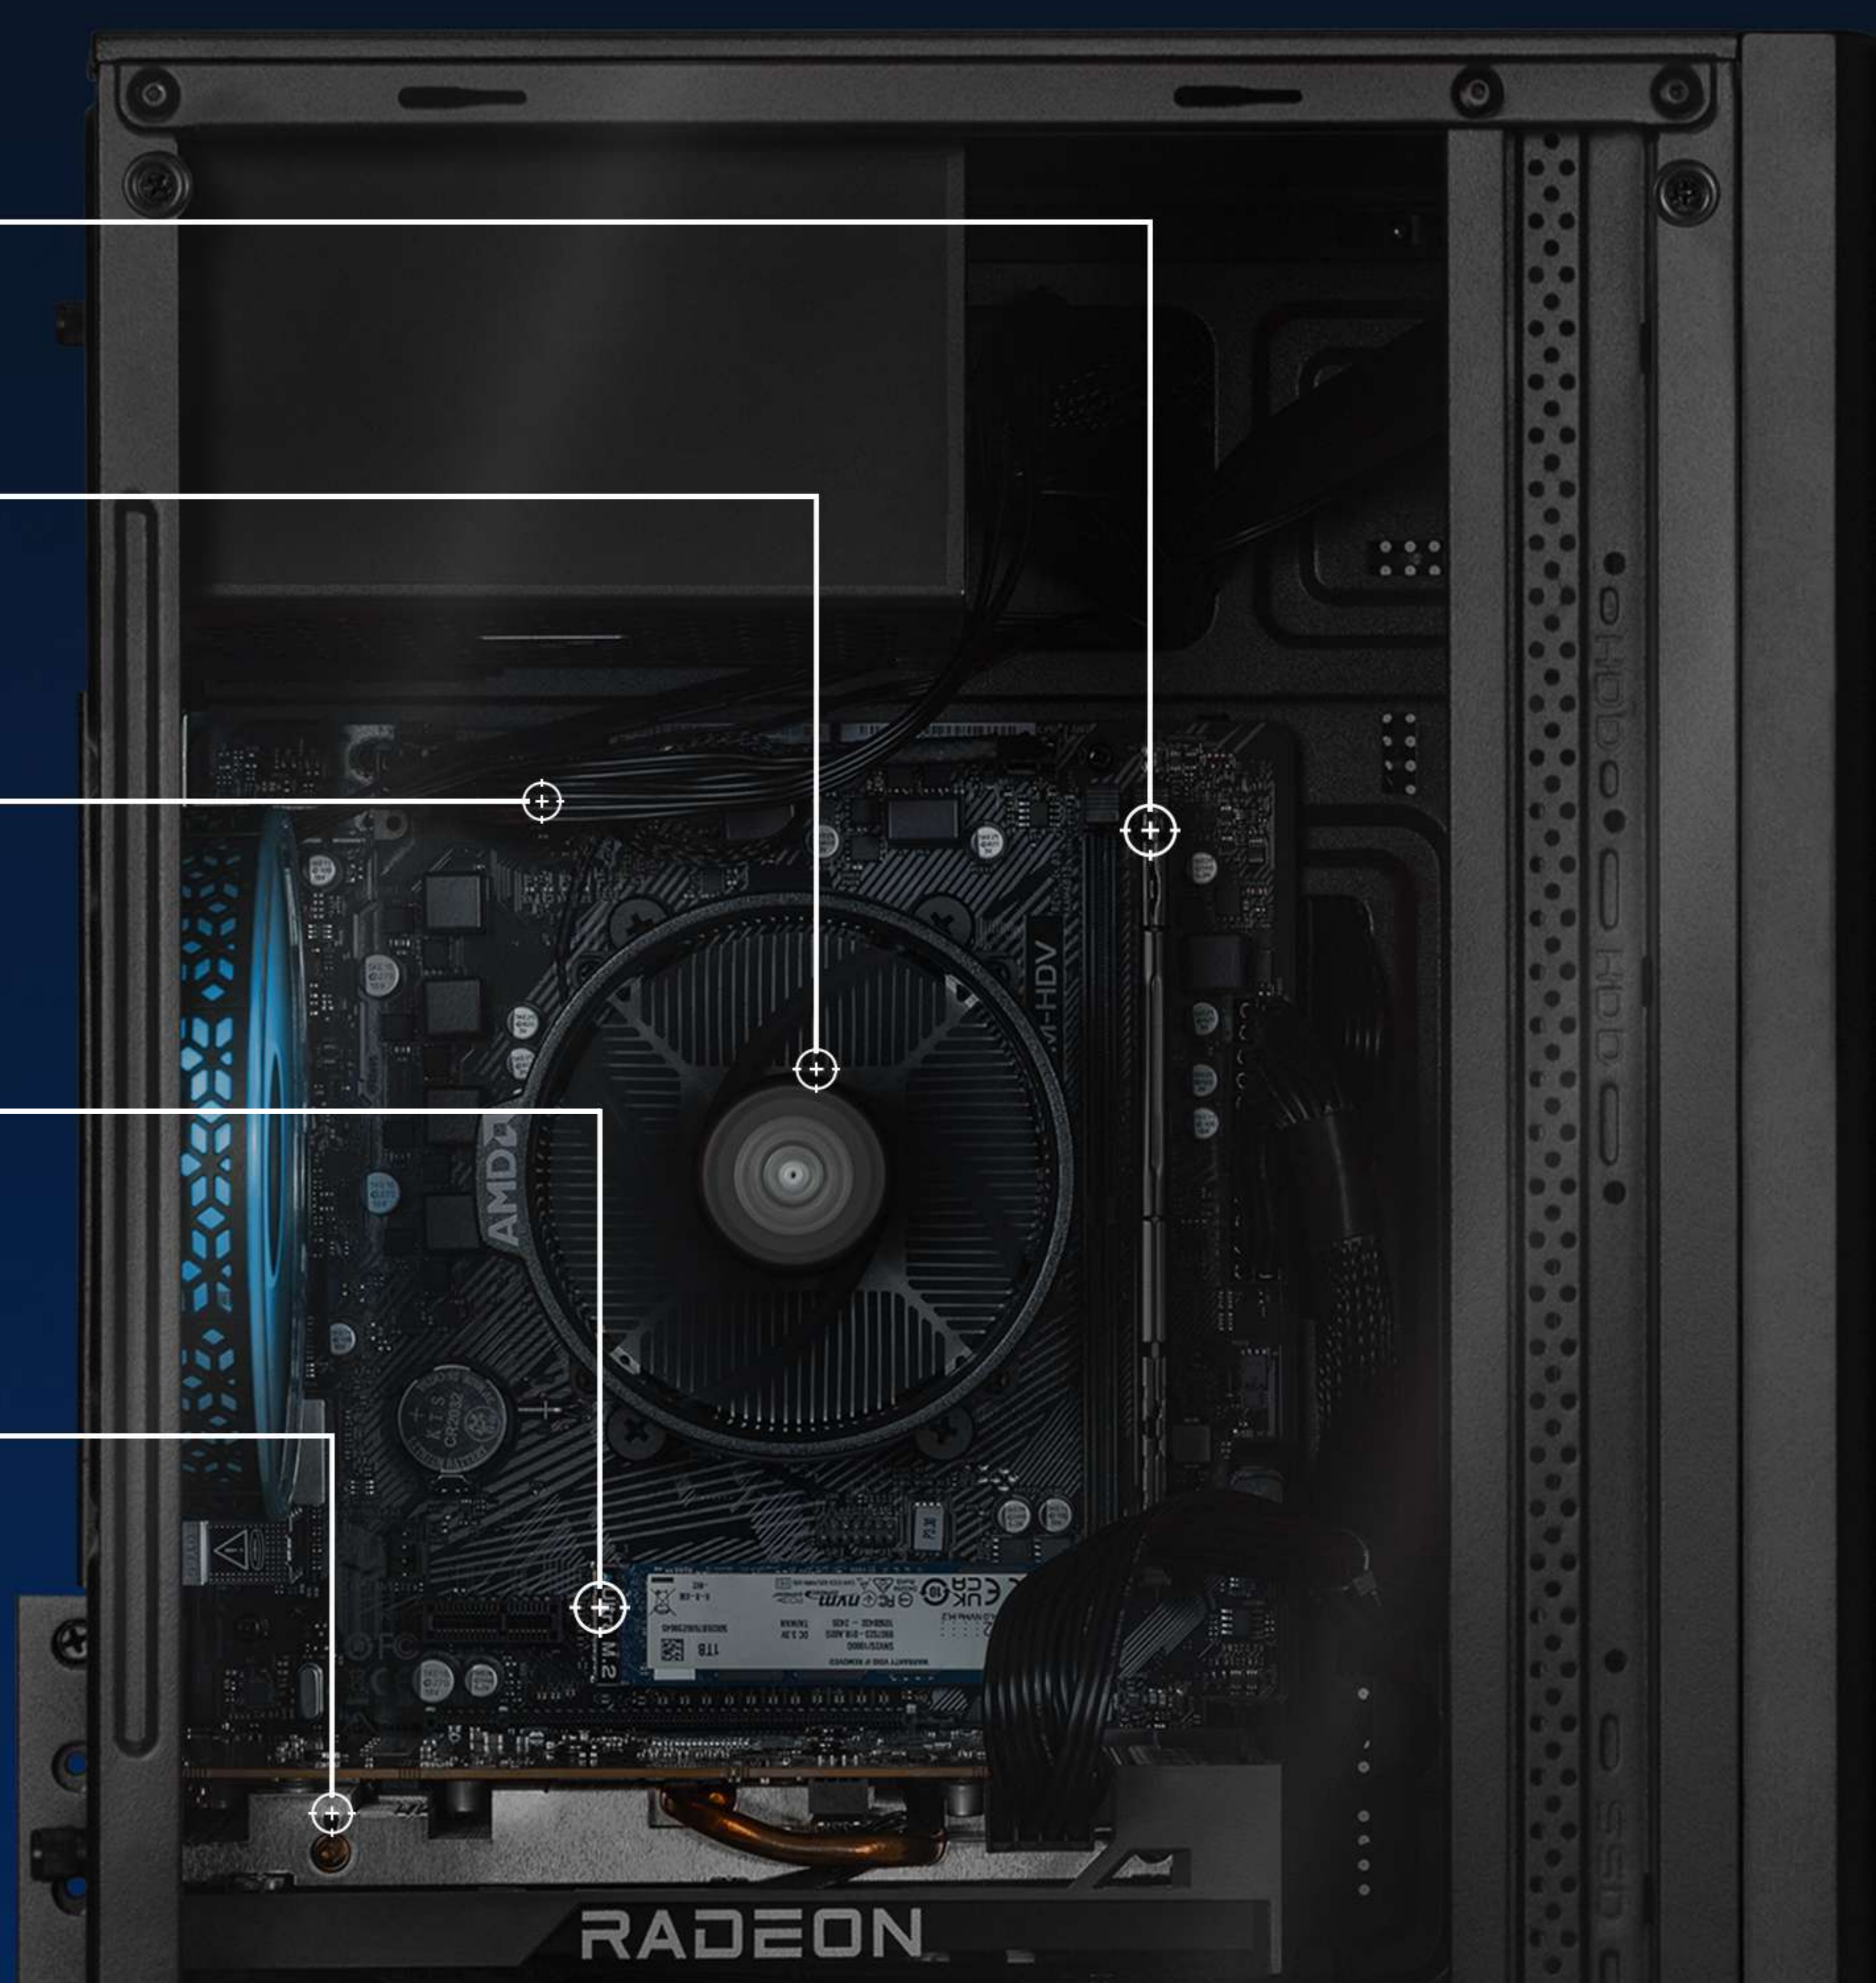

XTREME® PC GAMING

1
YEARS
WARRANTY

NÚMERO DE PARTE XTPCR516GB6500XTMM2B

UPC 761062728447

PROCESADOR AMD RYZEN 5 5500 6 núcleos, 12 hilos 3.6 Ghz base y 4.2 Ghz velocidad turbo, 16 MB L3 Cache.

Tarjeta Gráfica AMD Radeon RX 6500 XT

AMD

Windows 10
Trial Version

MONITOR
24" Full HD 165Hz 1ms

KIT Gamer
Teclado / Mouse

16GB DDR4
3200MHz

AM4

AMD A520

SSD 1TB

AMD Radeon
RX 6500 XT 4GB GDDR6

Adaptador
WIFI