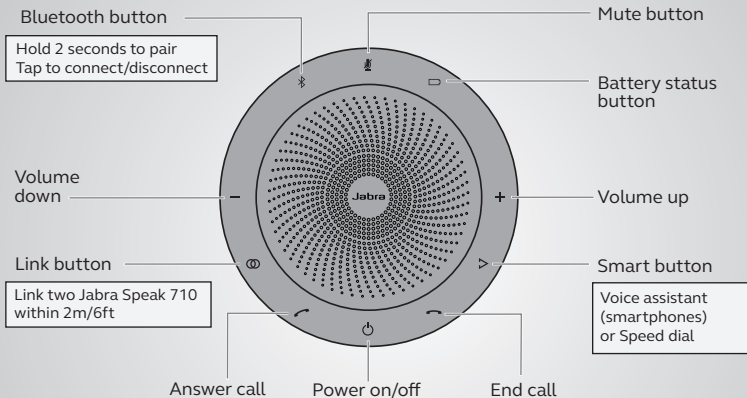

How to use

Personalize your Jabra Speak 710 using the Jabra Direct software.
Download for free at jabra.com/direct