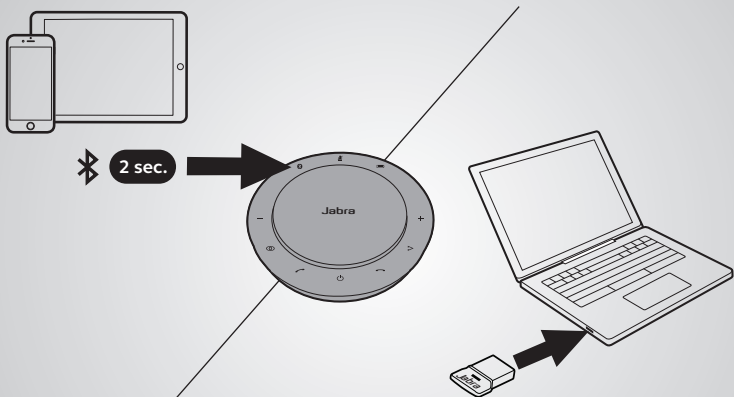

GET STARTED

Speak 710 /
Speak 710 Duo Pack

FREE UPDATES FOR YOUR SPEAK

Jabra.com/register

BC

How to connect

using Bluetooth or USB dongle

The Jabra Speak 710 lasts for up to 15 hours of talk time.
It takes approx. 3 hours to charge using the USB cable.