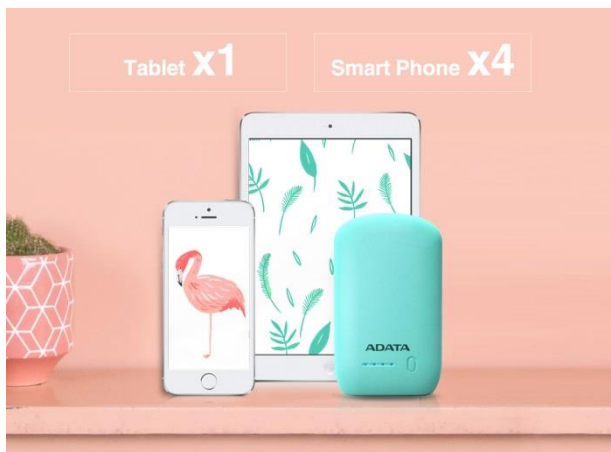

## P10050 Power Bank

The P10050 comes in six different colors that is a marvel of design with rounded shape and compact. Inside is a 10050mAh power source with two USB ports totaling 2.4A for fast simultaneous top-off of mobile devices. Synced charge/discharge makes this a very fast power bank that saves you precious time and improves overall safety and efficiency.

### Large Capacity

Don't be fooled by the P10050's compact size, it holds enough power to charge a tablet computer all the way to 100% in one go, and can charge a smartphone four times over! Never again worry about running out of power while you're out!

### Dual Outputs, No Waiting

Have you ever had to make the difficult choice of charging your tablet or your phone first? Never fear! The P10050 is equipped with two 2.4A USB output ports, which means you can charge both of your mobile devices at the same time.

### Compact, Delicate, and Chic

The P10050 is designed to be easily portable and aesthetically charming, with its rounded shape and colorful hues. It will brighten up any day and any situation, no matter where you are.