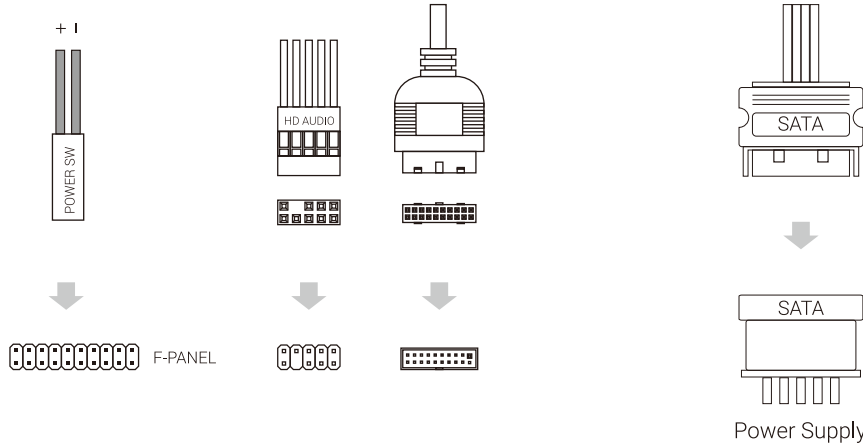

Playa

Front I/O Panel Cable Connection

Front Panel Connector

(Please refer to the motherboard's manual for further instructions).

Note : Specifications may vary depending on your region.
Contact your local retailer for more information.