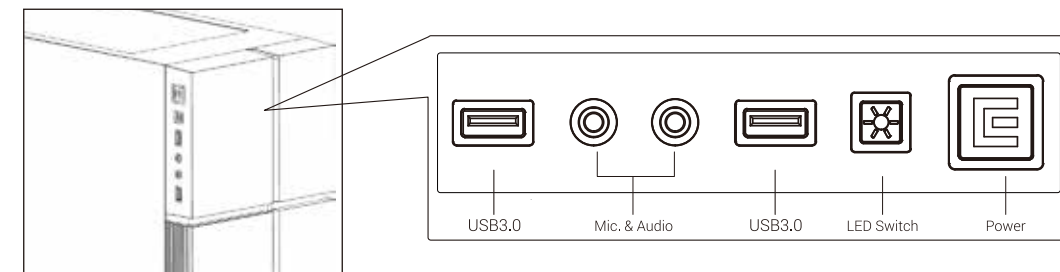

I/O Panel

Note : Specifications may vary depending on your region. Contact your local retailer for more information.