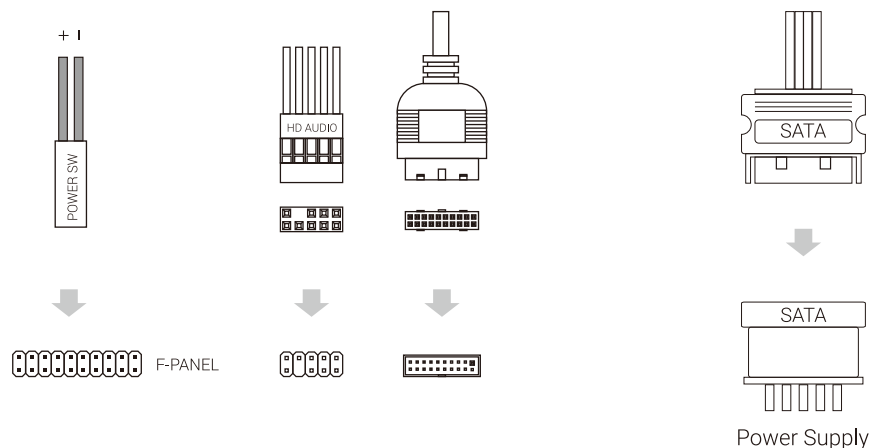

Желдеткіш орнатыңыз

Türkçe

Fan yükleyin

Playa

Front I/O Panel Cable Connection

Front Panel Connector

(Please refer to the motherboard's manual for further instructions).

Note : Specifications may vary depending on your region. Contact your local retailer for more information.